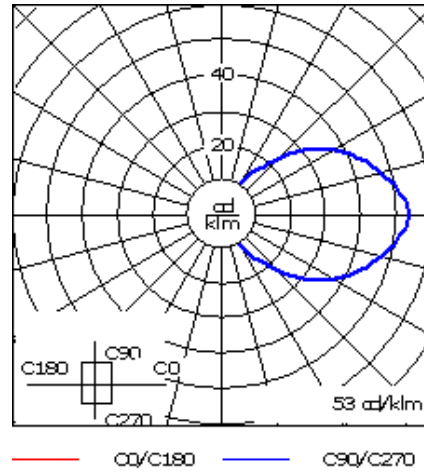

Example: XXX-XXXX-9004 (Black)
+ XXX-XXXX (Accessory 1)

Weight	2.20 lb
Light distribution	diffused distribution
Light source	LED-4/4W / 350 mA - 4000 K
CRI	80
Power supply	electronic gear
LEDs	4
Rated input power	5.5 W

Nominal Lumen (lm)

LED Lumen	170
Total Lumen	680
Tj	85

Rated lumens (lm)

LED Lumen	20.6
Total Lumen	82.4
Ta	25

WE-EF LIGHTING USA, LLC

410-D Keystone Drive, 15086 Warrendale, PA 15086 - Phone: +1 724 742 0030
customersupport.usa@we-ef.com - <https://we-ef.com/us>
Subject to technical changes and errors. - Generated on 10/23/2024