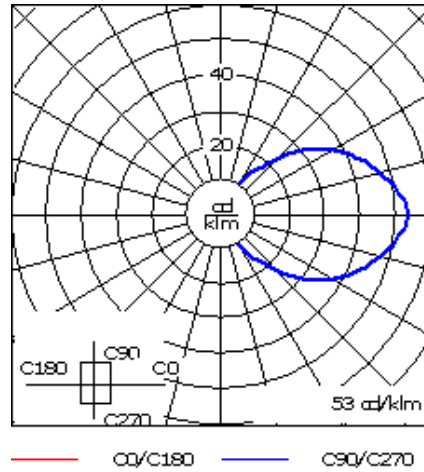

Specify product with 7 Digit product code - Finish Color. Accessories, such as mounting, optical, and electrical, must be specified separately.

Example: XXX-XXXX-9004 (Black)
+ XXX-XXXX (Accessory 1)

Weight	2.20 lb
Light distribution	diffused distribution
Light source	LED-4/4W / 350 mA - 4000 K
CRI	80
Power supply	electronic gear
LEDs	4
Rated input power	5.5 W

Nominal Lumen (lm)

LED Lumen	170
Total Lumen	680
Tj	85

Rated lumens (lm)

LED Lumen	20.6
Total Lumen	82.4
Ta	25

WE-EF LIGHTING USA, LLC

410-D Keystone Drive, 15086 Warrendale, PA 15086 - Phone: +1 724 742 0030
customersupport.usa@we-ef.com - <https://we-ef.com/us>
Subject to technical changes and errors. - Generated on 11/23/2024