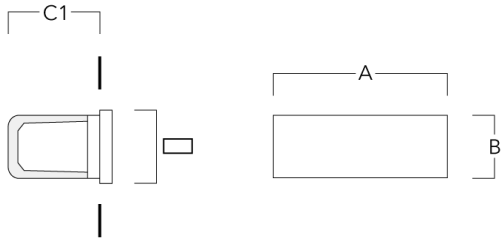

Mounting Accessories

Installation blackout

Description	Part ID	A	B	C1	C
Installation blackout BST20-I	133-0075	8.74"	4.29"	4.13"	105

WE-EF LIGHTING USA, LLC