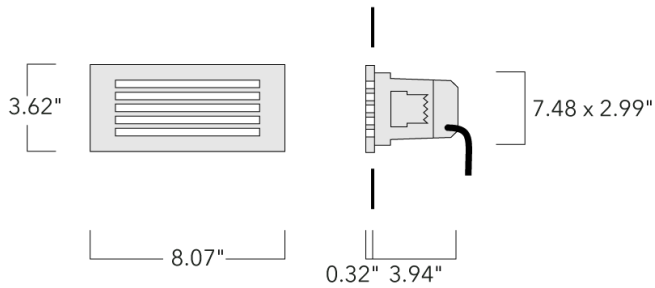

Specify product with 7 Digit product code - Finish Color. Accessories, such as mounting, optical, and electrical, must be specified separately.

Example: XXX-XXXX-9004 (Black)
+ XXX-XXXX (Accessory 1)

Weight	2.20 lb
Light distribution	diffused distribution
Light source	LED-4/4W / 350 mA - 4000 K
CRI	80
Power supply	electronic gear
LEDs	4
Rated input power	5.5 W

Nominal Lumen (lm)

LED Lumen	170
Total Lumen	680
Tj	85

Rated lumens (lm)

LED Lumen	20.6
Total Lumen	82.4
Ta	25

WE-EF LIGHTING USA, LLC

410-D Keystone Drive, 15086 Warrendale, PA 15086 - Phone: +1 724 742 0030
customersupport.usa@we-ef.com - <https://we-ef.com/us>
Subject to technical changes and errors. - Generated on 11/23/2024

Specifications

Material description

Body	Luminaire body and lens frame constructed in die cast aluminum.
Lens	Opal polycarbonate lens.
Colors	<div style="display: flex; flex-direction: column; gap: 5px;"> <div style="display: flex; align-items: center;"> <div style="width: 20px; height: 10px; background-color: black; margin-right: 5px;"></div> RAL9004 Black </div> <div style="display: flex; align-items: center;"> <div style="width: 20px; height: 10px; background-color: grey; margin-right: 5px;"></div> RAL9007 Grey Metallic </div> <div style="display: flex; align-items: center;"> <div style="width: 20px; height: 10px; background-color: white; margin-right: 5px;"></div> RAL9016 White </div> <div style="display: flex; align-items: center;"> <div style="width: 20px; height: 10px; background-color: darkgrey; margin-right: 5px;"></div> RAL8019 Dark Bronze </div> </div>
Gasket	Silicone rubber gasket
Fasteners	PCS polymer coated stainless steel
Ingress protection	IP55
Impact resistance	IK10
Corrosion resistance	5CE