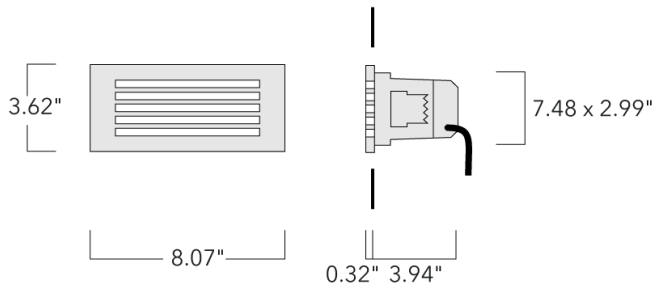

Example: XXX-XXXX-9004 (Black)
+ XXX-XXXX (Accessory 1)

Weight	2.20 lb
Light distribution	diffused distribution
Light source	LED-4/4W / 350 mA - 4000 K
CRI	80
Power supply	electronic gear
LEDs	4
Rated input power	5.5 W

Nominal Lumen (lm)

LED Lumen	170
Total Lumen	680
Tj	85

Rated lumens (lm)

LED Lumen	20.6
Total Lumen	82.4
Ta	25

WE-EF LIGHTING USA, LLC

410-D Keystone Drive, 15086 Warrendale, PA 15086 - Phone: +1 724 742 0030
customersupport.usa@we-ef.com - <https://we-ef.com/us>
Subject to technical changes and errors. - Generated on 10/23/2024

Specifications

Material description

Body	Luminaire body and lens frame constructed in die cast aluminum.
Lens	Opal polycarbonate lens.
Colors	<div style="display: flex; flex-direction: column; gap: 5px;"> <div style="display: flex; align-items: center;"> <div style="width: 20px; height: 10px; background-color: black; margin-right: 5px;"></div> RAL9004 Black </div> <div style="display: flex; align-items: center;"> <div style="width: 20px; height: 10px; background-color: grey; margin-right: 5px;"></div> RAL9007 Grey Metallic </div> <div style="display: flex; align-items: center;"> <div style="width: 20px; height: 10px; background-color: white; margin-right: 5px;"></div> RAL9016 White </div> <div style="display: flex; align-items: center;"> <div style="width: 20px; height: 10px; background-color: darkgrey; margin-right: 5px;"></div> RAL8019 Dark Bronze </div> </div>
Gasket	Silicone rubber gasket
Fasteners	PCS polymer coated stainless steel
Ingress protection	IP55
Impact resistance	IK10
Corrosion resistance	5CE