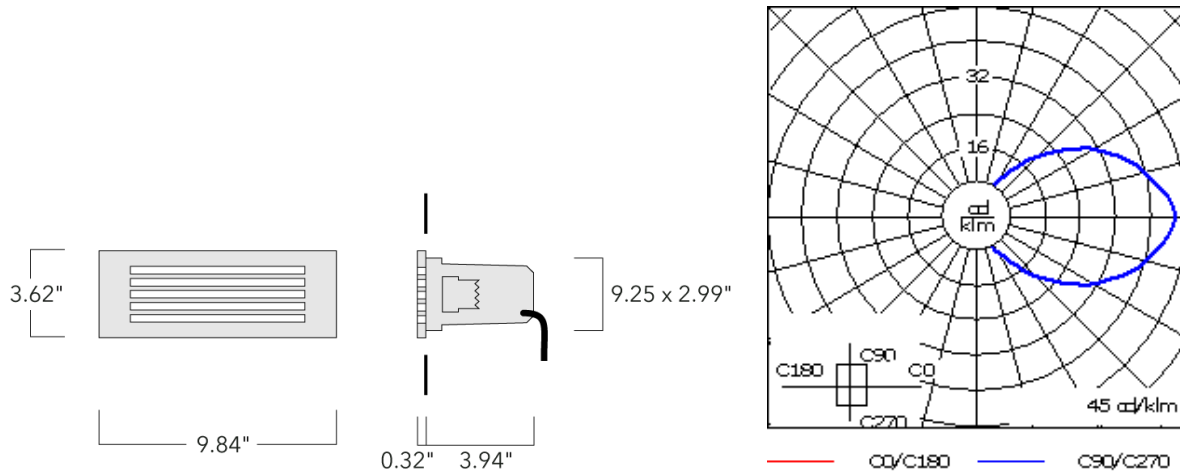

Example: XXX-XXXX-9004 (Black)
+ XXX-XXXX (Accessory 1)

Weight	2.65 lb
Light distribution	diffused distribution
Light source	LED-6/6W / 350 mA - 3000 K
CRI	80
Power supply	electronic gear
LEDs	6
Rated input power	7.5 W

Nominal Lumen (lm)

LED Lumen	155
Total Lumen	930
Tj	85

Rated lumens (lm)

LED Lumen	15.8
Total Lumen	94.9
Ta	25

WE-EF LIGHTING USA, LLC

410-D Keystone Drive, 15086 Warrendale, PA 15086 - Phone: +1 724 742 0030
customersupport.usa@we-ef.com - <https://we-ef.com/us>
Subject to technical changes and errors. - Generated on 11/23/2024

Specifications

Material description

Body	Luminaire body and lens frame constructed in die cast aluminum.
Lens	Opal polycarbonate lens.
Colors	<div style="display: flex; flex-direction: column; gap: 5px;"> <div style="display: flex; align-items: center;"> <div style="width: 20px; height: 10px; background-color: black; margin-right: 5px;"></div> RAL9004 Black </div> <div style="display: flex; align-items: center;"> <div style="width: 20px; height: 10px; background-color: grey; margin-right: 5px;"></div> RAL9007 Grey Metallic </div> <div style="display: flex; align-items: center;"> <div style="width: 20px; height: 10px; background-color: white; margin-right: 5px;"></div> RAL9016 White </div> <div style="display: flex; align-items: center;"> <div style="width: 20px; height: 10px; background-color: darkgrey; margin-right: 5px;"></div> RAL8019 Dark Bronze </div> </div>
Gasket	Silicone rubber gasket
Fasteners	PCS polymer coated stainless steel
Ingress protection	IP55
Impact resistance	IK10
Corrosion resistance	5CE