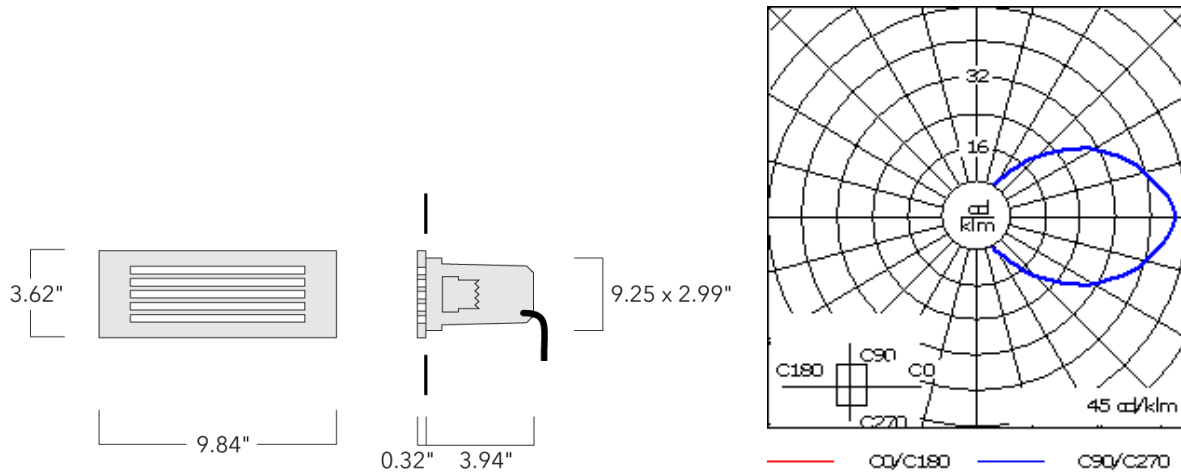

Example: XXX-XXXX-9004 (Black)
+ XXX-XXXX (Accessory 1)

Weight	2.65 lb
Light distribution	diffused distribution
Light source	LED-6/6W / 350 mA - 4000 K
CRI	80
Power supply	electronic gear
LEDs	6
Rated input power	7.5 W

Nominal Lumen (lm)

LED Lumen	170
Total Lumen	1020
Tj	85

Rated lumens (lm)

LED Lumen	17.4
Total Lumen	104.1
Ta	25

WE-EF LIGHTING USA, LLC

410-D Keystone Drive, 15086 Warrendale, PA 15086 - Phone: +1 724 742 0030
customersupport.usa@we-ef.com - <https://we-ef.com/us>
Subject to technical changes and errors. - Generated on 11/23/2024

Specifications

Material description

Body	Luminaire body and lens frame constructed in die cast aluminum.
Lens	Opal polycarbonate lens.
Colors	<div style="display: flex; flex-direction: column; gap: 5px;"> <div style="display: flex; align-items: center;"> <div style="width: 20px; height: 10px; background-color: black; margin-right: 5px;"></div> RAL9004 Black </div> <div style="display: flex; align-items: center;"> <div style="width: 20px; height: 10px; background-color: grey; margin-right: 5px;"></div> RAL9007 Grey Metallic </div> <div style="display: flex; align-items: center;"> <div style="width: 20px; height: 10px; background-color: white; margin-right: 5px;"></div> RAL9016 White </div> <div style="display: flex; align-items: center;"> <div style="width: 20px; height: 10px; background-color: darkgrey; margin-right: 5px;"></div> RAL8019 Dark Bronze </div> </div>
Gasket	Silicone rubber gasket
Fasteners	PCS polymer coated stainless steel
Ingress protection	IP55
Impact resistance	IK10
Corrosion resistance	5CE