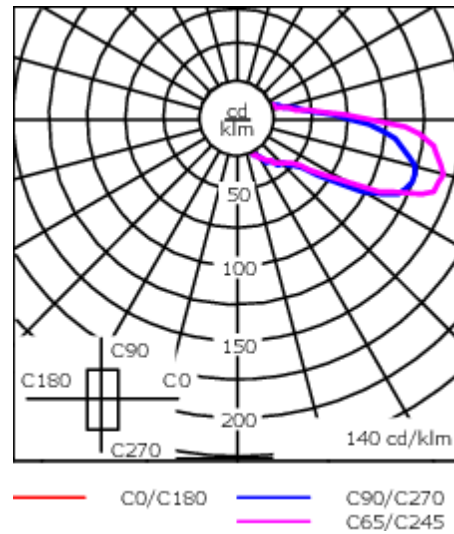

Flux lumineux nominal (lm)

LED Lumen	170
Total Lumen	1020
Tj	85

Rated lumens (lm)

LED Lumen	38.7
Total Lumen	232
Ta	25

133-0351

STP254 LED

we-ef

Spécifications