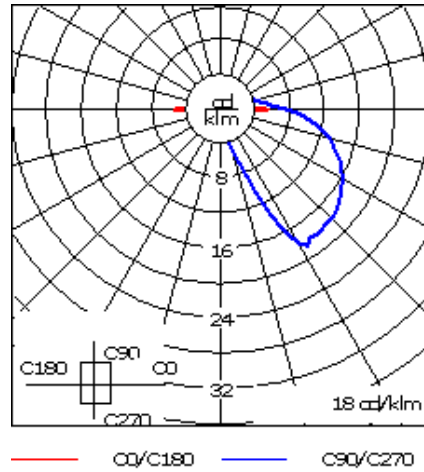

Example: XXX-XXXX-9004 (Black)
+ XXX-XXXX (Accessory 1)

Weight	2.60 lb
Light distribution	diffused distribution
Light source	LED-6/6W / 350 mA - 3000 K
CRI	80
Power supply	electronic gear
LEDs	6
Rated input power	7.5 W

Nominal Lumen (lm)

LED Lumen	155
Total Lumen	930
Tj	85

Rated lumens (lm)

LED Lumen	6.2
Total Lumen	37.5
Ta	25

WE-EF LIGHTING USA, LLC

410-D Keystone Drive, 15086 Warrendale, PA 15086 - Phone: +1 724 742 0030
customersupport.usa@we-ef.com - <https://we-ef.com/us>
Subject to technical changes and errors. - Generated on 11/23/2024