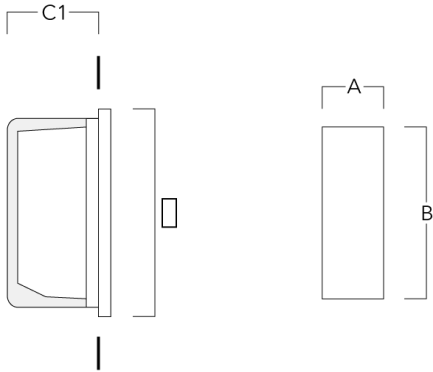

133-0360

SVL259 LED

we-ef

Mounting Accessories

Installation blackout

Description	Part ID	A	B	C1
Installation blackout BST25-I	133-0076	10.51"	5.19"	5.12"

WE-EF LIGHTING USA, LLC

410-D Keystone Drive, 15086 Warrendale, PA 15086 - Phone: +1 724 742 0030
customersupport.usa@we-ef.com - <https://we-ef.com/us>

Subject to technical changes and errors. - Generated on 11/23/2024