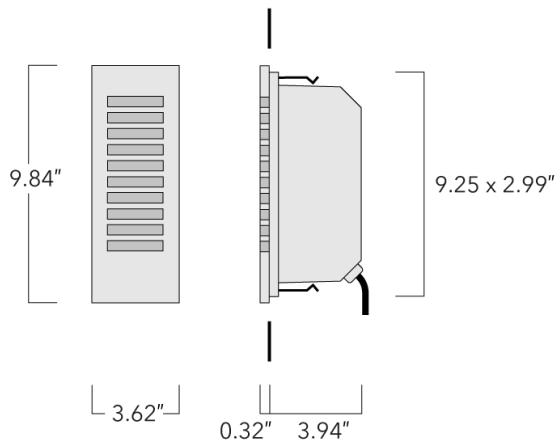

Example: XXX-XXXX-9004 (Black)
+ XXX-XXXX (Accessory 1)

Weight	2.60 lb
Light distribution	diffused distribution
Light source	LED-6/6W / 350 mA - 3000 K
CRI	80
Power supply	electronic gear
LEDs	6
Rated input power	7.5 W

Nominal Lumen (lm)

LED Lumen	155
Total Lumen	930
Tj	85

Rated lumens (lm)

LED Lumen	6.2
Total Lumen	37.5
Ta	25

WE-EF LIGHTING USA, LLC

410-D Keystone Drive, 15086 Warrendale, PA 15086 - Phone: +1 724 742 0030
customersupport.usa@we-ef.com - <https://we-ef.com/us>
Subject to technical changes and errors. - Generated on 11/23/2024

Specifications

Material description

Body	Luminaire body and lens frame constructed in die cast aluminum
Lens	Opal polycarbonate lens.
Colors	<div style="display: flex; flex-direction: column; gap: 5px;"> <div style="display: flex; align-items: center;"> <div style="width: 20px; height: 10px; background-color: black; margin-right: 5px;"></div> RAL9004 Black </div> <div style="display: flex; align-items: center;"> <div style="width: 20px; height: 10px; background-color: grey; margin-right: 5px;"></div> RAL9007 Grey Metallic </div> <div style="display: flex; align-items: center;"> <div style="width: 20px; height: 10px; background-color: white; margin-right: 5px;"></div> RAL9016 White </div> <div style="display: flex; align-items: center;"> <div style="width: 20px; height: 10px; background-color: darkgrey; margin-right: 5px;"></div> RAL8019 Dark Bronze </div> </div>
Gasket	Silicone rubber gasket
Fasteners	PCS polymer coated stainless steel
Ingress protection	IP55
Impact resistance	IK10
Corrosion resistance	5CE