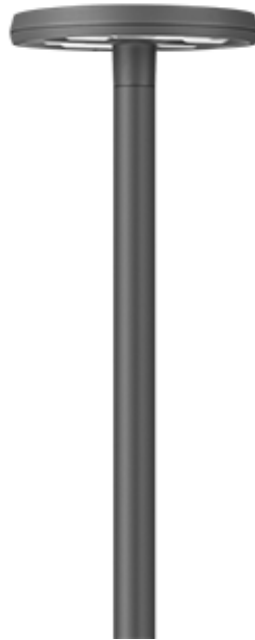

105-9907

RMT320 Two-sided - One circuit

**we-ef**

#### Description

IP66. IK09. Marine-grade, die-cast aluminium alloy. 5CE superior corrosion protection including PCS hardware. RFC™ Reflection Free Contour main lens. Silicone CCG® Controlled Compression Gasket. Luminaire is factory-sealed and does not need to be opened during installation.