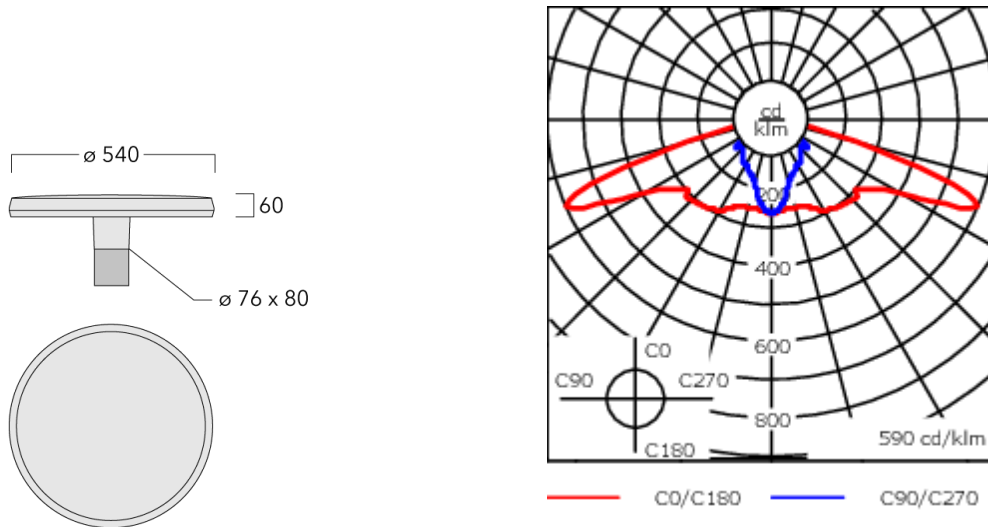

RMT320 Two-sided - One circuit

Specifications

Material description

Body	Marine-grade, die-cast aluminium alloy
Lens	RFC™ Reflection Free Contour main lens
Colours	RAL9004 Signal black RAL9007 Grey aluminium RAL7016 Anthracite grey RAL9016 Traffic white
Gasket	Silicone CCG® Controlled Compression Gasket
Fasteners	PCS hardware
Ingress protection	IP66
Impact resistance	IK09
Corrosion resistance	5CE

Electrical description

Power supply	220-240V / 50-60 Hz
Driver / Ballast	Integral electronic converter with DALI interface
Power factor	> 0.9

Additional information

Lifetime	Ta=25° L90B10 > 90000h
BUG Rating	Please see individual Spec Sheets for classification of Backlight, Uplight and Glare

WE-EF LIGHTING (Thailand) Co., Ltd.

57 Moo 5, Kingkaew Rd., Bangplee, 10540 Samutprakarn - Phone: +66 2 738 96 20 - Fax: +66 2 738 96 29

<https://we-ef.com/asia>

Subject to technical changes and errors. - Generated on 23/11/2024