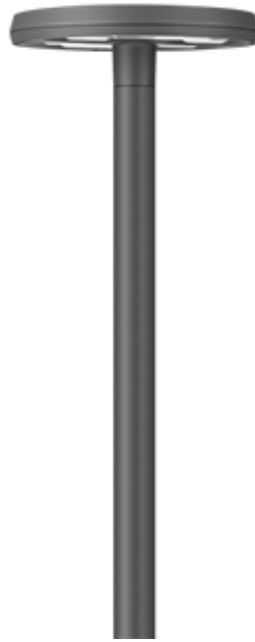

105-9915

RMT320 Two-sided - One circuit

**we-ef**

**Description**

IP66. IK09. Marine-grade, die-cast aluminium alloy. 5CE superior corrosion protection including PCS hardware. RFC™ Reflection Free Contour main lens. Silicone CCG® Controlled Compression Gasket. Luminaire is factory-sealed and does not need to be opened during installation.

Including 0.5 m cable with a cable connector.

Maximum spacing for pathway and streetlighting applications depends on wattage and light distribution: 5.5 to 9 times the mounting height.

Wild-Light options available on request.

Weight	8.00 kg
Light distribution	rectangular, side throw [R65]
Light source	LED-12/24W / 700 mA - 3000 K
CRI	80
Power supply	EC
BUG	B1 U0 G1
LEDs	12
Rated input power	27 W

<b>Nominal Lumen (lm)</b>	
LED Lumen	290
Total Lumen	3480
Tj	85