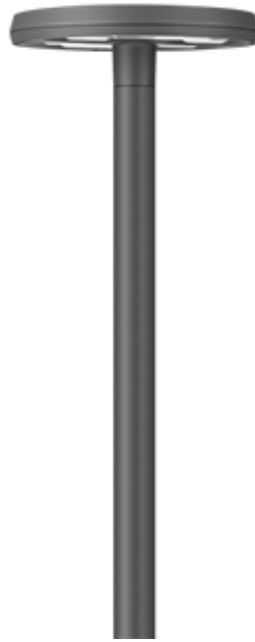

105-9916

RMT320 Two-sided - One circuit

we-ef

Description

IP66. IK09. Marine-grade, die-cast aluminium alloy. 5CE superior corrosion protection including PCS hardware. RFC™ Reflection Free Contour main lens. Silicone CCG® Controlled Compression Gasket. Luminaire is factory-sealed and does not need to be opened during installation.

Including 0.5 m cable with a cable connector.

Maximum spacing for pathway and streetlighting applications depends on wattage and light distribution: 5.5 to 9 times the mounting height.

Wild-Light options available on request.

Weight	8.00 kg
Light distribution	rectangular, side throw [R65]
Light source	LED-24/24W / 350 mA - 3000 K
CRI	80
Power supply	EC
BUG	B2 U0 G2
LEDs	24
Rated input power	27 W

Nominal Lumen (lm)

LED Lumen	155
Total Lumen	3720
Tj	85