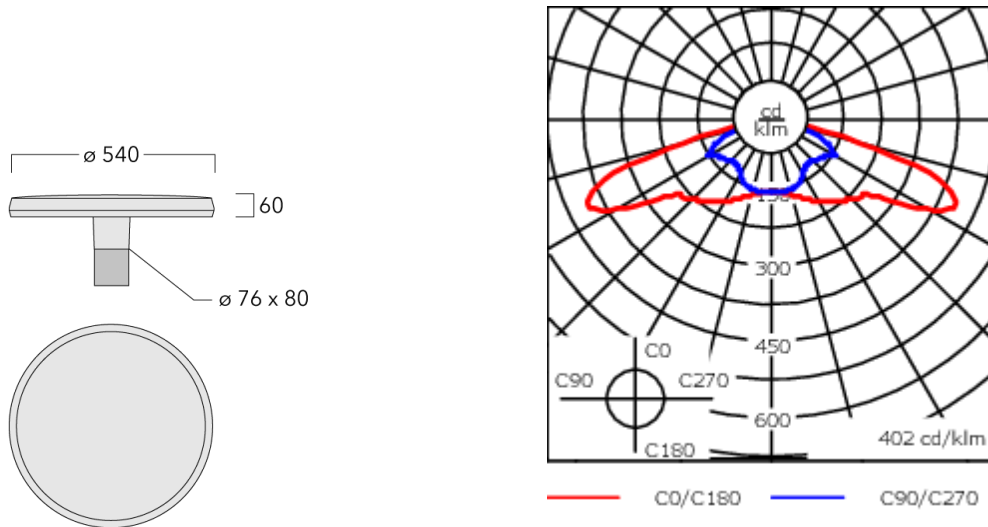

Specifications

Material description

Body	Marine-grade, die-cast aluminium alloy
Lens	RFC™ Reflection Free Contour main lens
Colours	RAL9004 Signal black RAL9007 Grey aluminium RAL7016 Anthracite grey RAL9016 Traffic white
Gasket	Silicone CCG® Controlled Compression Gasket
Fasteners	PCS hardware
Ingress protection	IP66
Impact resistance	IK09
Corrosion resistance	5CE

Electrical description

Power supply	220-240V / 50-60 Hz
Driver / Ballast	Integral electronic converter with DALI interface
Power factor	> 0.9

Additional information

Lifetime	Ta=25° L90B10 > 90000h
BUG Rating	Please see individual Spec Sheets for classification of Backlight, Uplight and Glare

WE-EF LIGHTING (Thailand) Co., Ltd.

57 Moo 5, Kingkaew Rd., Bangplee, 10540 Samutprakarn - Phone: +66 2 738 96 20 - Fax: +66 2 738 96 29

<https://we-ef.com/asia>

Subject to technical changes and errors. - Generated on 23/11/2024