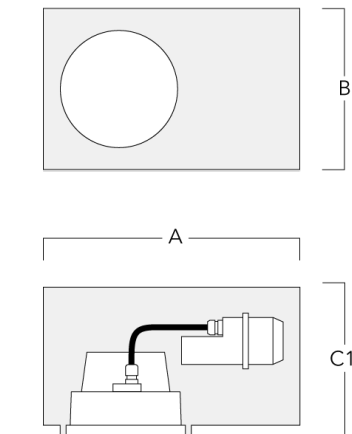

Installation blackout, proud

Description	Part ID	A	B	C1	C
Installation blackout BDO22-I	134-0797	383	200	209	195

Installation blackout, flush

Description	Part ID	A	B	C1	C
Installation blackout BDO22-II	134-1161	383	200	227	195