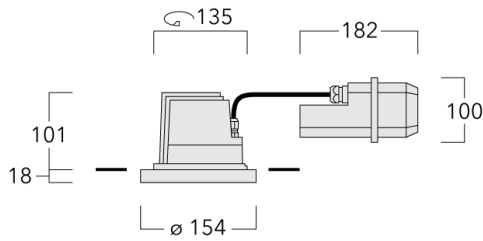

Luminaire suitable for chlorine containing environments e.g. swimming pools, on request. Must be specified at time of ordering.

Weight	2.10 kg
Light distribution	symmetric, medium beam [M]
Light source	LED-12/24W / 700 mA - 3000 K
CRI	80
Power supply	EC
LEDs	12
Rated input power	27 W

Nominal Lumen (lm)

LED Lumen	290
Total Lumen	3480
Tj	85

Rated lumens (lm)

LED Lumen	249.9
Total Lumen	2998.6
Ta	25

Specifications

Material description

Body	Marine-grade, die-cast aluminium alloy
Lens	Safety glass lens, hinged
Colours	<div style="display: flex; align-items: center;"> <div style="width: 20px; height: 20px; background-color: black; margin-right: 5px;"></div> <div>RAL9004 Signal black</div> </div> <div style="display: flex; align-items: center; margin-top: 5px;"> <div style="width: 20px; height: 20px; background-color: #cccccc; margin-right: 5px;"></div> <div>RAL9006 White aluminium</div> </div> <div style="display: flex; align-items: center; margin-top: 5px;"> <div style="width: 20px; height: 20px; background-color: #808080; margin-right: 5px;"></div> <div>RAL9007 Grey aluminium</div> </div> <div style="display: flex; align-items: center; margin-top: 5px;"> <div style="width: 20px; height: 20px; background-color: #333333; margin-right: 5px;"></div> <div>RAL7016 Anthracite grey</div> </div> <div style="display: flex; align-items: center; margin-top: 5px;"> <div style="width: 20px; height: 20px; background-color: #e0e0e0; margin-right: 5px;"></div> <div>RAL9016 Traffic white</div> </div>
Gasket	Silicone rubber gasket
Fasteners	PCS Polymer Coated Stainless Steel Hardware
Ingress protection	IP66
Impact resistance	IK07
Corrosion resistance	5CE