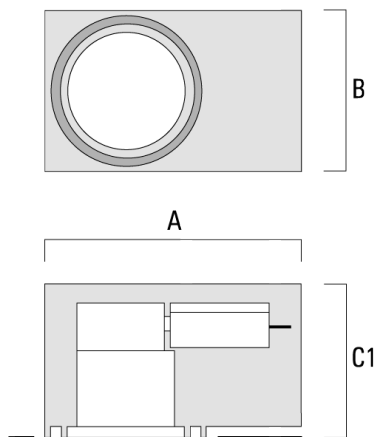

134-1210
DOC220 LED

Description	Part ID	A	B	C1
Installation blackout BDO22-III	134-1497	383	200	227

Optical Accessories

Flood lens

Description	Part ID	C1
IO-360-DAC/DOC220-LED	134-1440	105

Honeycomb louvre