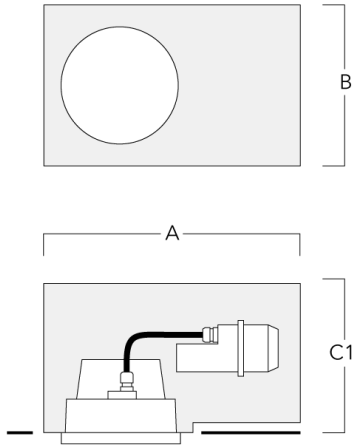

Mounting Accessories

Installation blackout, proud

Description	Part ID	A	B	C1	C
Installation blackout BDO22-I	134-0797	383	200	209	195