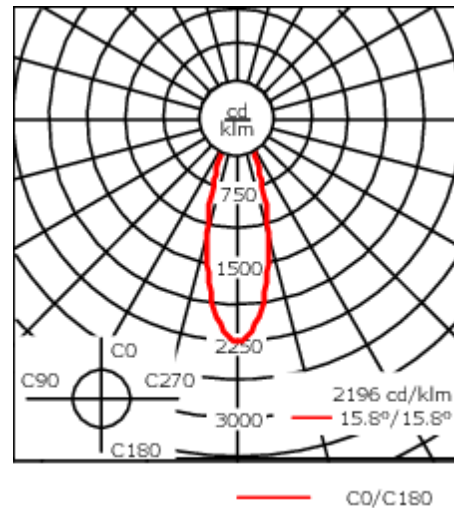

Description

IP66, Class I. IK07. Marine-grade, die-cast aluminium alloy. 5CE superior corrosion protection including PCS hardware. Safety glass lens, hinged. Silicone rubber gasket.

Integral EC electronic converter in thermally-separated compartment. Advanced thermal management protects LEDs while optimising lumens output. CAD-optimised optics for superior illumination and glare control. OLC® One LED Concept. Two cable entries. Optional 2200 K version available. To be specified at time of ordering.

Pre-installation blackout is recommended for mounting in cast concrete ceilings, available on request.

Weight	2.10 kg
Light distribution	symmetric, medium beam [M]
Light source	LED-12/24W / 700 mA - 3000 K
CRI	80
Power supply	EC
LEDs	12
Rated input power	27 W
Nominal Lumen (lm)	
LED Lumen	290
Total Lumen	3480
Tj	85
Rated lumens (lm)	
LED Lumen	249.9
Total Lumen	2998.6
Ta	25