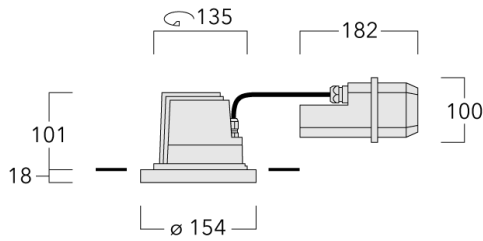

Description

IP66, Class I. IK07. Marine-grade, die-cast aluminium alloy. 5CE superior corrosion protection including PCS hardware. Safety glass lens, hinged. Silicone rubber gasket.

Integral EC electronic converter in thermally-separated compartment. Advanced thermal management protects LEDs while optimising lumens output. CAD-optimised optics for superior illumination and glare control. OLC® One LED Concept. Two cable entries. Optional 2200 K version available. To be specified at time of ordering.

Pre-installation blackout is recommended for mounting in cast concrete ceilings, available on request.

Weight	2.10 kg
Light distribution	symmetric, medium beam [M]
Light source	LED-12/24W / 700 mA - 3000 K
CRI	80
Power supply	EC
LEDs	12
Rated input power	27 W
Nominal Lumen (lm)	
LED Lumen	290
Total Lumen	3480
Tj	85
Rated lumens (lm)	
LED Lumen	249.9
Total Lumen	2998.6
Ta	25