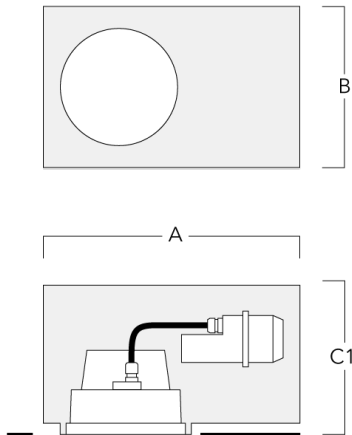

Mounting Accessories

Installation blackout, proud

Description	Part ID	A	B	C1	C
Installation blackout BDO22-I	134-0797	383	200	209	195

Installation blackout, flush

Description	Part ID	A	B	C1	C
Installation blackout BDO22-II	134-1161	383	200	227	195