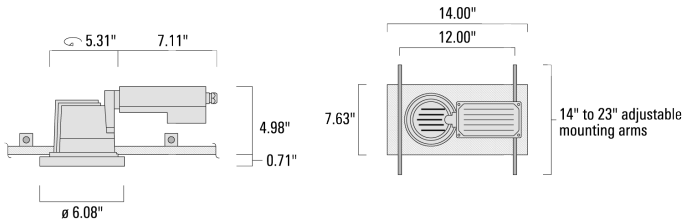

DOC220 LED

Specifications

Material description

Body	Luminaire body and lens frame constructed in die cast aluminum.
Lens	Clear tempered glass lens.
Colors	 RAL9004 Black RAL9007 Grey Metallic RAL9016 White RAL8019 Dark Bronze
Gasket	Silicone rubber gasket
Fasteners	PCS polymer coated stainless steel
Ingress protection	IP66
Impact resistance	IK07
Corrosion resistance	5CE

Electrical description

Power supply	Integral [ECG] electronic driver 120V-277V. 0-10V dimmable, to be specified with order.
Driver / Ballast	Integral EC electronic converter in thermally-separated compartment

Additional information

Lifetime	Ta=25°/40° L90B10 > 90000h
Listings	ETL, UL-1598, CSA-C22.2#250.0. Suitable for Wet Locations.

WE-EF LIGHTING USA, LLC

410-D Keystone Drive, 15086 Warrendale, PA 15086 - Phone: +1 724 742 0030
customersupport.usa@we-ef.com - <https://we-ef.com/us>
Subject to technical changes and errors. - Generated on 11/23/2024