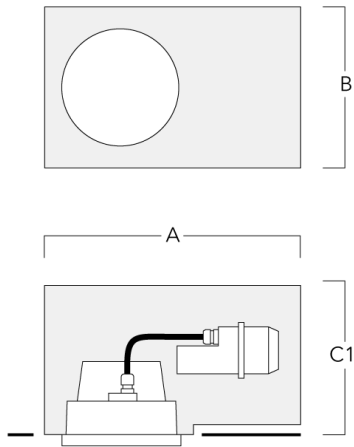

Mounting Accessories

Installation blackout

Description	Part ID	A	B	C1	C
Installation blackout BDO22-I	134-0797	15.08"	7.87"	8.23"	195