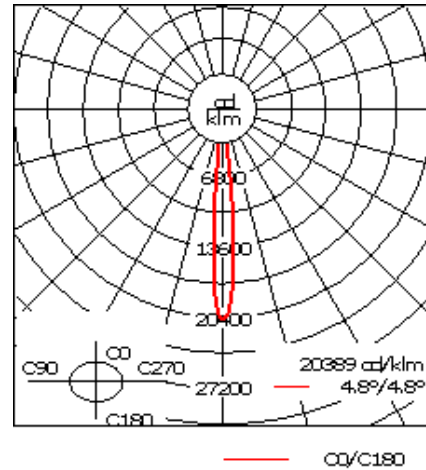

DOC220 LED

Specifications

Material description

Body	Luminaire body and lens frame constructed in die cast aluminum.
Lens	Clear tempered glass lens.
Colors	 RAL9004 Black RAL9007 Grey Metallic RAL9016 White RAL8019 Dark Bronze
Gasket	Silicone rubber gasket
Fasteners	PCS polymer coated stainless steel
Ingress protection	IP66
Impact resistance	IK07
Corrosion resistance	5CE

Electrical description

Power supply	Integral [ECG] electronic driver 120V-277V. 0-10V dimmable, to be specified with order.
Driver / Ballast	Integral EC electronic converter in thermally-separated compartment

Additional information

Lifetime	Ta=25°/40° L90B10 > 90000h
Listings	ETL, UL-1598, CSA-C22.2#250.0. Suitable for Wet Locations.

WE-EF LIGHTING USA, LLC

410-D Keystone Drive, 15086 Warrendale, PA 15086 - Phone: +1 724 742 0030
customersupport.usa@we-ef.com - <https://we-ef.com/us>
Subject to technical changes and errors. - Generated on 11/23/2024