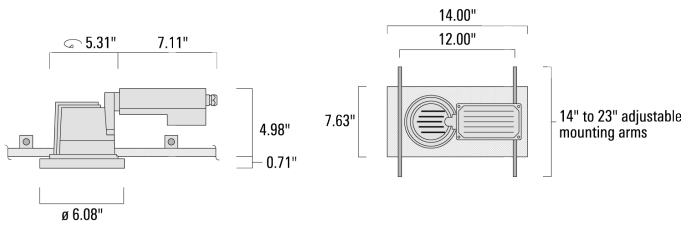

DOC220 LED

Specifications

Material description

Body	Luminaire body and lens frame constructed in die cast aluminum.
Lens	Clear tempered glass lens.
Colors	 RAL9004 Black RAL9007 Grey Metallic RAL9016 White RAL8019 Dark Bronze
Gasket	Silicone rubber gasket
Fasteners	PCS polymer coated stainless steel
Ingress protection	IP66
Impact resistance	IK07
Corrosion resistance	5CE

Electrical description

Power supply	Integral [ECG] electronic driver 120V-277V. 0-10V dimmable, to be specified with order.
Driver / Ballast	Integral EC electronic converter in thermally-separated compartment

Additional information

Lifetime	Ta=25°/40° L90B10 > 90000h
Listings	ETL, UL-1598, CSA-C22.2#250.0. Suitable for Wet Locations.

WE-EF LIGHTING USA, LLC

410-D Keystone Drive, 15086 Warrendale, PA 15086 - Phone: +1 724 742 0030
customersupport.usa@we-ef.com - <https://we-ef.com/us>
Subject to technical changes and errors. - Generated on 11/23/2024