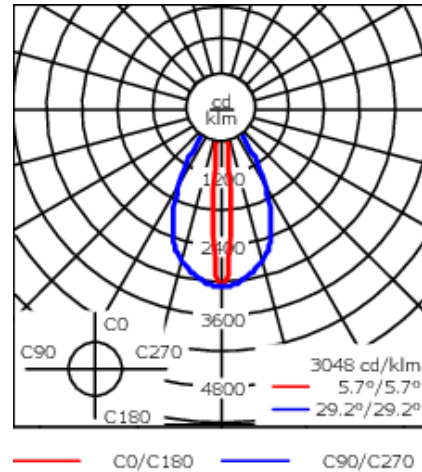

DOC220 LED

Specifications

Material description

Body	Luminaire body and lens frame constructed in die cast aluminum.
Lens	Clear tempered glass lens.
Colors	 RAL9004 Black RAL9007 Grey Metallic RAL9016 White RAL8019 Dark Bronze
Gasket	Silicone rubber gasket
Fasteners	PCS polymer coated stainless steel
Ingress protection	IP66
Impact resistance	IK07
Corrosion resistance	5CE

Electrical description

Power supply	Integral [ECG] electronic driver 120V-277V. 0-10V dimmable, to be specified with order.
Driver / Ballast	Integral EC electronic converter in thermally-separated compartment

Additional information

Lifetime	Ta=25°/40° L90B10 > 90000h
Listings	ETL, UL-1598, CSA-C22.2#250.0. Suitable for Wet Locations.

WE-EF LIGHTING USA, LLC

410-D Keystone Drive, 15086 Warrendale, PA 15086 - Phone: +1 724 742 0030
customersupport.usa@we-ef.com - <https://we-ef.com/us>
Subject to technical changes and errors. - Generated on 11/23/2024