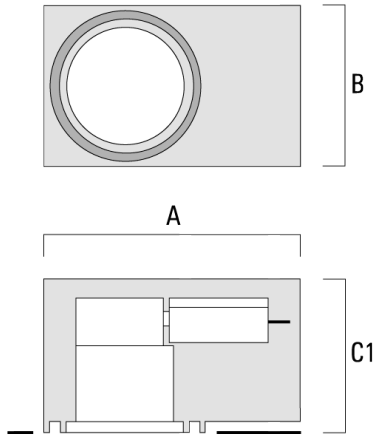

Description	Part ID	A	B	C1
Installation blackout BDO22-III	134-1497	383	200	227