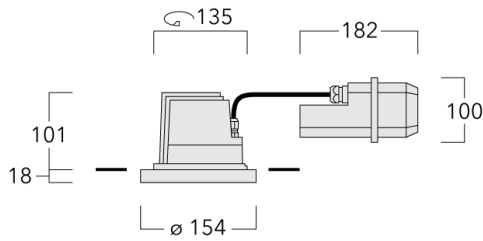

Specifications

Material description

Body	Marine-grade, die-cast aluminium alloy
Lens	Safety glass lens, hinged
Colours	RAL9004 Signal black RAL9006 White aluminium RAL9007 Grey aluminium RAL7016 Anthracite grey RAL9016 Traffic white
Gasket	Silicone rubber gasket
Fasteners	PCS Polymer Coated Stainless Steel Hardware
Ingress protection	IP66
Impact resistance	IK07
Corrosion resistance	5CE

Electrical description

Power supply	220-240V / 50-60 Hz
Driver / Ballast	Standard. Optional DALI version available. To be specified at time of ordering.
Surge protection	6/6 kV

Additional information

Lifetime	Ta=25° L90B10 > 90000h
Energy efficiency class	C-D (Light source)

WE-EF LEUCHTEN GmbH

Töpinger Straße 16, 29646 Bispingen, Germany - Phone: +49 5194 909-0
info@we-ef.com - <https://we-ef.com>

Subject to technical changes and errors. - Generated on 23/10/2024