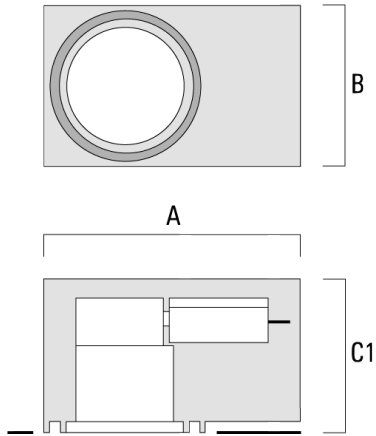

Description	Part ID	A	B	C1
Installation blackout BDO22-III	134-1497	383	200	227