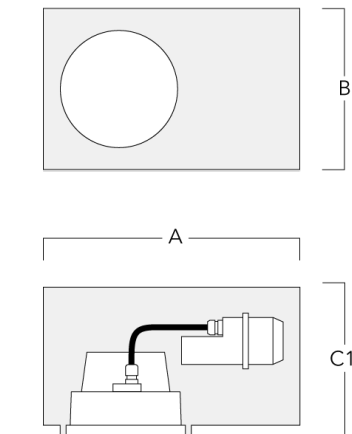

## Mounting Accessories

### Installation blackout, proud

Description	Part ID	A	B	C1	C
Installation blackout BDO22-I	134-0797	383	200	209	195