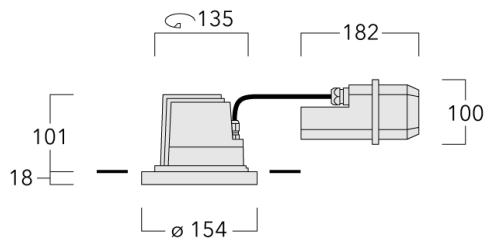

Specifications

Material description

Body	Marine-grade, die-cast aluminium alloy
Lens	Safety glass lens, hinged
Colours	RAL9004 Signal black RAL9006 White aluminium RAL9007 Grey aluminium RAL7016 Anthracite grey RAL9016 Traffic white
Gasket	Silicone rubber gasket
Fasteners	PCS Polymer Coated Stainless Steel Hardware
Ingress protection	IP66
Impact resistance	IK07
Corrosion resistance	5CE

Electrical description

Power supply	220-240V / 50-60 Hz
Driver / Ballast	Standard. Optional DALI version available. To be specified at time of ordering.
Surge protection	6/6 kV

Additional information

Lifetime	Ta=25° L90B10 > 90000h
Energy efficiency class	C-D (Light source)

WE-EF LEUCHTEN GmbH

Töpinger Straße 16, 29646 Bispingen, Germany - Phone: +49 5194 909-0

info@we-ef.com - <https://we-ef.com>

Subject to technical changes and errors. - Generated on 23/10/2024