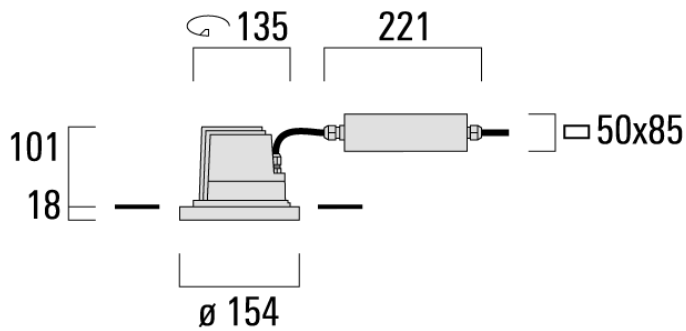

Specifications

Material description

Body	Marine-grade, die-cast aluminium alloy
Lens	Safety glass lens, hinged
Colours	RAL9004 Signal black RAL9006 White aluminium RAL9007 Grey aluminium RAL9016 Traffic white
Gasket	Silicone rubber gasket
Fasteners	PCS Polymer Coated Stainless Steel Hardware (unpainted)
Ingress protection	IP66
Impact resistance	IK07
Corrosion resistance	5CE+Primer

WE-EF LIGHTING Pty Ltd

47 Tarnard Drive, 3195 Braeside, Victoria - Phone: +61 3 8587 0444 - Fax: +61 3 8587 0499

info.australia@we-ef.com - <https://we-ef.com/aus>

Subject to technical changes and errors. - Generated on 19/04/2025