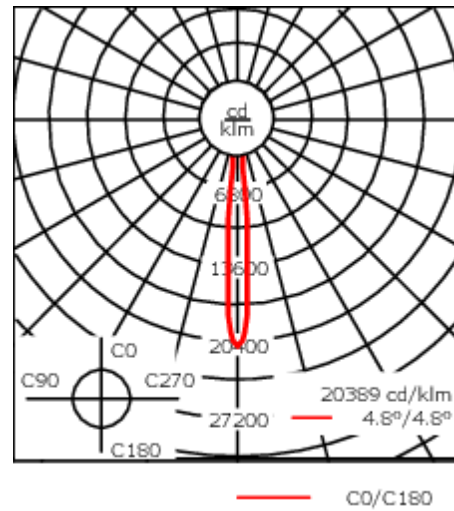

Specifications

Material description

Body	Marine-grade, die-cast aluminium alloy
Lens	Safety glass lens, hinged
Colours	RAL9004 Signal black RAL9006 White aluminium RAL9007 Grey aluminium RAL9016 Traffic white
Gasket	Silicone rubber gasket
Fasteners	PCS Polymer Coated Stainless Steel Hardware (unpainted)
Ingress protection	IP66
Impact resistance	IK07
Corrosion resistance	5CE+Primer

WE-EF LIGHTING Pty Ltd

47 Tarnard Drive, 3195 Braeside, Victoria - Phone: +61 3 8587 0444 - Fax: +61 3 8587 0499

info.australia@we-ef.com - <https://we-ef.com/aus>

Subject to technical changes and errors. - Generated on 19/04/2025