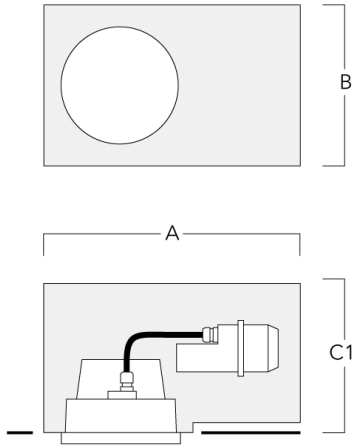

Mounting Accessories

Installation blackout, proud

| Description | Part ID | A | B | C1 | C |
|-------------------------------|----------|-----|-----|-----|-----|
| Installation blackout BDO22-I | 134-0797 | 383 | 200 | 209 | 195 |