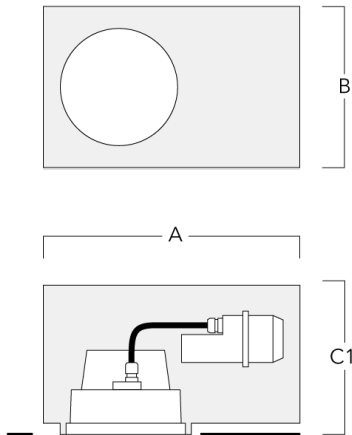

Mounting Accessories

Installation blackout, proud

| Description | Part ID | A | B | C1 | C |
|-------------------------------|----------|-----|-----|-----|-----|
| Installation blackout BDO22-I | 134-0797 | 383 | 200 | 209 | 195 |

Installation blackout, flush

| Description | Part ID | A | B | C1 | C |
|--------------------------------|----------|-----|-----|-----|-----|
| Installation blackout BDO22-II | 134-1161 | 383 | 200 | 227 | 195 |