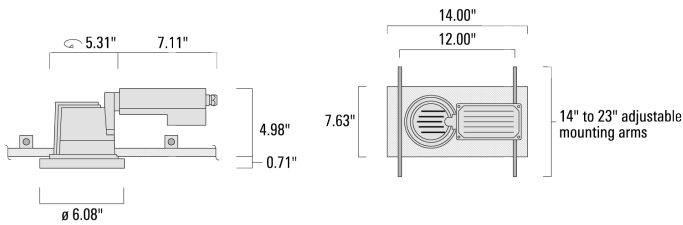

134-1213

DOC220 LED

we-ef

Specifications

Material description

Body	Luminaire body and lens frame constructed in die cast aluminum.
Lens	Clear tempered glass lens.
Colors	 RAL9004 Black RAL9007 Grey Metallic RAL9016 White RAL8019 Dark Bronze
Gasket	Silicone rubber gasket
Fasteners	PCS polymer coated stainless steel
Ingress protection	IP66
Impact resistance	IK07
Corrosion resistance	5CE

Electrical description

Power supply	Integral [ECG] electronic driver 120V-277V. 0-10V dimmable, to be specified with order.
Driver / Ballast	Integral EC electronic converter in thermally-separated compartment

Additional information

Lifetime	Ta=25°/40° L90B10 > 90000h
Listings	ETL, UL-1598, CSA-C22.2#250.0. Suitable for Wet Locations.

WE-EF LIGHTING USA, LLC

410-D Keystone Drive, 15086 Warrendale, PA 15086 - Phone: +1 724 742 0030

customersupport.usa@we-ef.com - <https://we-ef.com/us>

Subject to technical changes and errors. - Generated on 11/23/2024