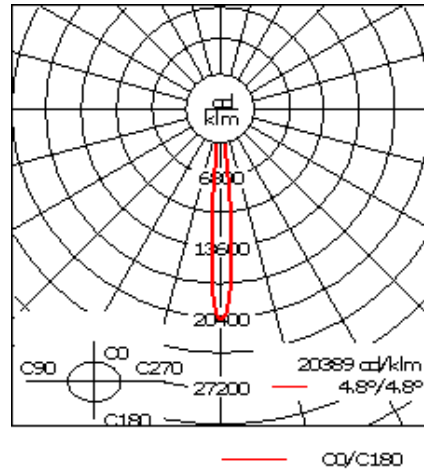

134-1213

DOC220 LED

we-ef

Specifications

Material description

Body	Luminaire body and lens frame constructed in die cast aluminum.
Lens	Clear tempered glass lens.
Colors	 RAL9004 Black RAL9007 Grey Metallic RAL9016 White RAL8019 Dark Bronze
Gasket	Silicone rubber gasket
Fasteners	PCS polymer coated stainless steel
Ingress protection	IP66
Impact resistance	IK07
Corrosion resistance	5CE

Electrical description

Power supply	Integral [ECG] electronic driver 120V-277V. 0-10V dimmable, to be specified with order.
Driver / Ballast	Integral EC electronic converter in thermally-separated compartment

Additional information

Lifetime	Ta=25°/40° L90B10 > 90000h
Listings	ETL, UL-1598, CSA-C22.2#250.0. Suitable for Wet Locations.

WE-EF LIGHTING USA, LLC

410-D Keystone Drive, 15086 Warrendale, PA 15086 - Phone: +1 724 742 0030

customersupport.usa@we-ef.com - <https://we-ef.com/us>

Subject to technical changes and errors. - Generated on 11/23/2024