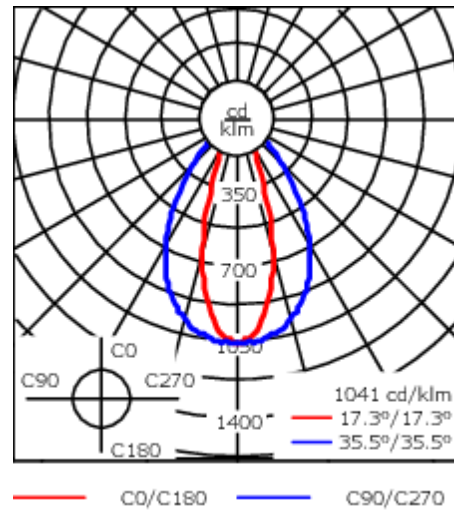

Specifications

Material description

Body	Marine-grade die-cast aluminium alloy
Lens	Safety glass lens, hinged
Colours	 RAL9004 Signal black RAL9006 White aluminium RAL9007 Grey aluminium RAL7016 Anthracite grey RAL9016 Traffic white
Gasket	Silicone rubber gasket
Fasteners	PCS Polymer Coated Stainless Steel Hardware
Ingress protection	IP66
Impact resistance	IK07
Corrosion resistance	5CE

Electrical description

Power supply	220-240V / 50-60 Hz
Driver / Ballast	Standard. Optional DALI version available. To be specified at time of ordering.
Surge protection	6/6 kV

Additional information

Lifetime	Ta=25° L90B10 > 90000h
Energy efficiency class	C-D (Light source)

WE-EF LEUCHTEN GmbH

Töpinger Straße 16, 29646 Bispingen, Germany - Phone: +49 5194 909-0

info@we-ef.com - <https://we-ef.com>

Subject to technical changes and errors. - Generated on 23/11/2024