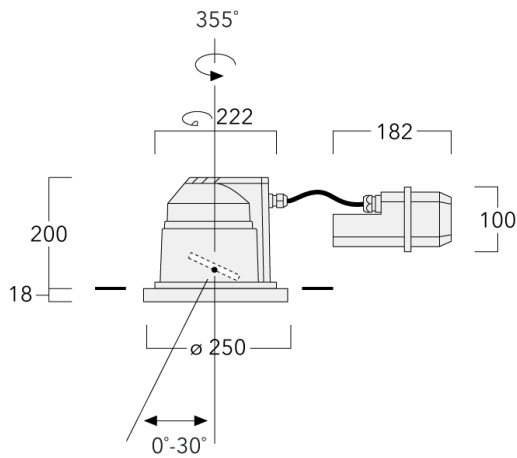

Description

IP66, Class I. Class II on request. IK07. Marine-grade, die-cast aluminium alloy. 5CE superior corrosion protection including PCS hardware. Silicone rubber gasket. Safety glass lens, hinged. Frame with safety catch. Two cable entries. Integral EC electronic converter in thermally separated compartment. CAD-optimised optics for superior illumination and glare control. OLC® One LED Concept. Factory installed LED circuit board. Gimbal mounted, 30° tiltable and 355° rotatable.

Luminaire suitable for chlorine containing environments e.g. swimming pools, on request. Must be specified at time of ordering.

Weight	5.50 kg
Light distribution	linear spread, medium beam [M]
Light source	LED-12/18W / 500 mA - 3000 K
CRI	80
Power supply	EC
LEDs	12
Rated input power	21 W

Nominal Lumen (lm)

LED Lumen	215
Total Lumen	2580
Tj	85

Rated lumens (lm)

LED Lumen	181.9
Total Lumen	2183.2
Ta	25

Specifications

Material description

Body	Marine-grade die-cast aluminium alloy
Lens	Safety glass lens, hinged
Colours	<ul style="list-style-type: none"> RAL9004 Signal black RAL9006 White aluminium RAL9007 Grey aluminium RAL7016 Anthracite grey RAL9016 Traffic white
Gasket	Silicone rubber gasket
Fasteners	PCS Polymer Coated Stainless Steel Hardware
Ingress protection	IP66
Impact resistance	IK07
Corrosion resistance	5CE