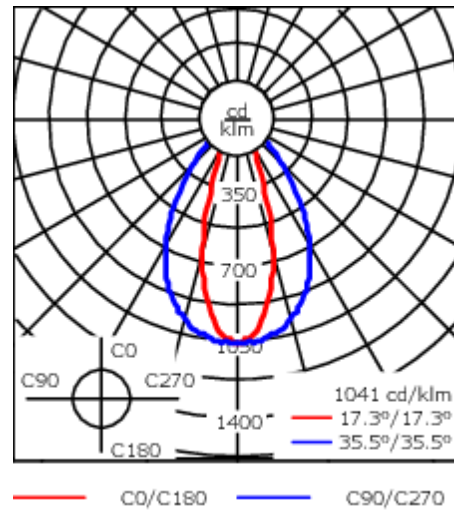

Spécifications

Description du matériel

Corps	Corps en fonte d'aluminium, visserie inox avec traitement PCS
Lentille	Verre de sécurité sur charnière
Couleurs	Peinture poudre disponible avec 35 couleurs différents
Joint	Joint silicone
Visserie	PCS Inox avec recouvrement polymère
IP	IP66
IK	IK07
Protection contre la corrosion	5CE

Description électrique

Alimentation électrique	220-240V / 50-60 Hz
Driver	Driver électronique séparé thermiquement

Informations complémentaires

Durée de vie	Ta=25° L90B10 > 90000h
Classe d'efficacité énergétique	C-D

WE-EF LUMIERE

ZAC de Chesnes Nord, 6 Rue de Brisson, CS80330, 38290 Satolas et Bonce - Téléphone: +33 4 74 99 14 44
info.france@we-ef.com - <https://we-ef.com/fr>

Sous réserve de modifications techniques et d'erreurs. - Généré le 23/11/2024