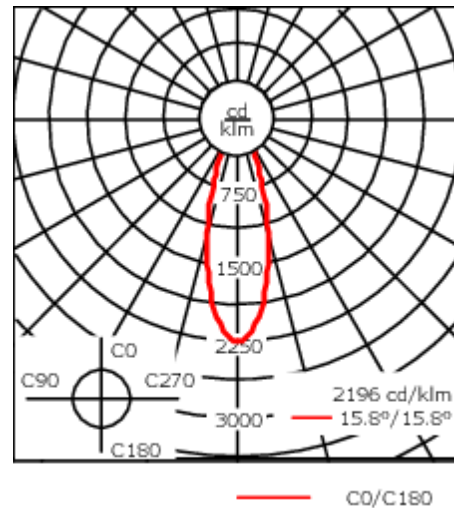

Specifications

Material description

Body	Marine-grade die-cast aluminium alloy
Lens	Safety glass lens, hinged
Colours	 RAL9004 Signal black RAL9006 White aluminium RAL9007 Grey aluminium RAL7016 Anthracite grey RAL9016 Traffic white
Gasket	Silicone rubber gasket
Fasteners	PCS Polymer Coated Stainless Steel Hardware
Ingress protection	IP66
Impact resistance	IK07
Corrosion resistance	5CE

Electrical description

Power supply	220-240V / 50-60 Hz
Driver / Ballast	Standard. Optional DALI version available. To be specified at time of ordering.
Surge protection	6/6 kV

Additional information

Lifetime	Ta=25° L90B10 > 90000h
Energy efficiency class	C-D (Light source)

WE-EF LEUCHTEN GmbH

Töpinger Straße 16, 29646 Bispingen, Germany - Phone: +49 5194 909-0
info@we-ef.com - <https://we-ef.com>

Subject to technical changes and errors. - Generated on 23/11/2024