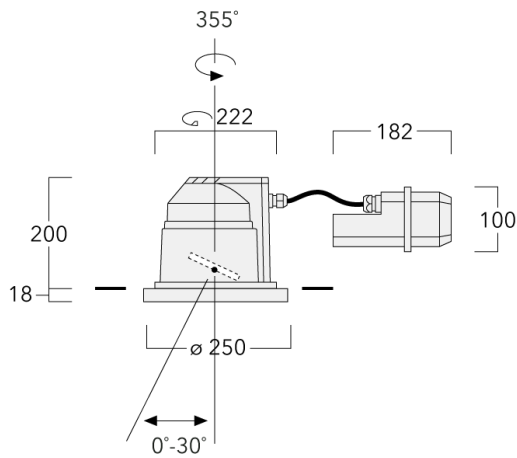

Specifications

Material description

Body	Marine-grade die-cast aluminium alloy
Lens	Safety glass lens, hinged
Colours	 RAL9004 Signal black RAL9006 White aluminium RAL9007 Grey aluminium RAL7016 Anthracite grey RAL9016 Traffic white
Gasket	Silicone rubber gasket
Fasteners	PCS Polymer Coated Stainless Steel Hardware
Ingress protection	IP66
Impact resistance	IK07
Corrosion resistance	5CE

Electrical description

Power supply	220-240V / 50-60 Hz
Driver / Ballast	Standard. Optional DALI version available. To be specified at time of ordering.
Surge protection	6/6 kV

Additional information

Lifetime	Ta=25° L90B10 > 90000h
Energy efficiency class	C-D (Light source)

WE-EF LEUCHTEN GmbH

Töpinger Straße 16, 29646 Bispingen, Germany - Phone: +49 5194 909-0
info@we-ef.com - <https://we-ef.com>

Subject to technical changes and errors. - Generated on 23/11/2024