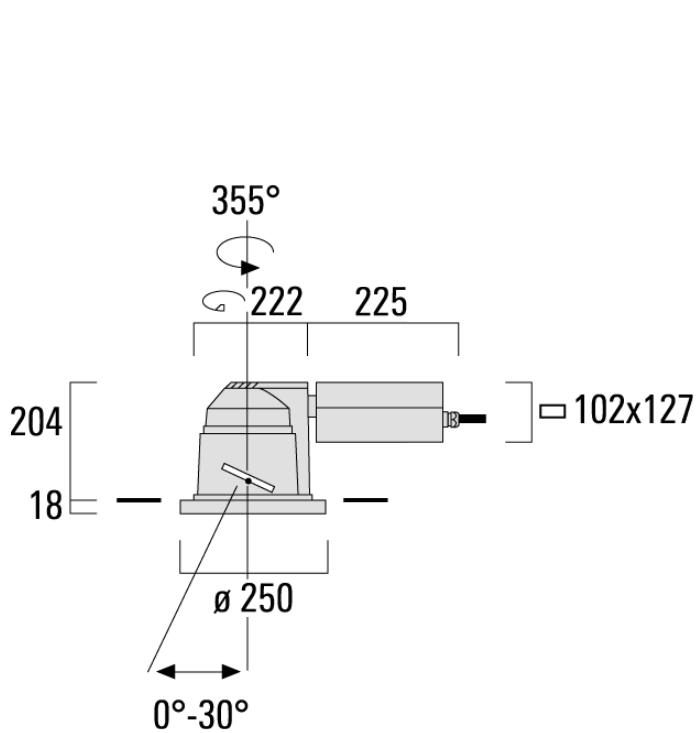

Specifications

Material description

Body	Marine-grade die-cast aluminium alloy
Lens	Safety glass lens, hinged
Colours	RAL9004 Signal black RAL9006 White aluminium RAL9007 Grey aluminium RAL9016 Traffic white
Gasket	Silicone rubber gasket
Fasteners	PCS Polymer Coated Stainless Steel Hardware (unpainted)
Ingress protection	IP66
Impact resistance	IK07
Corrosion resistance	5CE+Primer

Electrical description

Power supply	230V / 50 Hz
Driver / Ballast	Integral EC electronic converter in thermally-separated compartment

WE-EF LIGHTING Pty Ltd

6/13 Downard Street, 3195 Braeside, Victoria - Phone: +61 3 8587 0444 - Fax: +61 3 8587 0499

info.australia@we-ef.com - <https://we-ef.com/aus>

Subject to technical changes and errors. - Generated on 23/11/2024