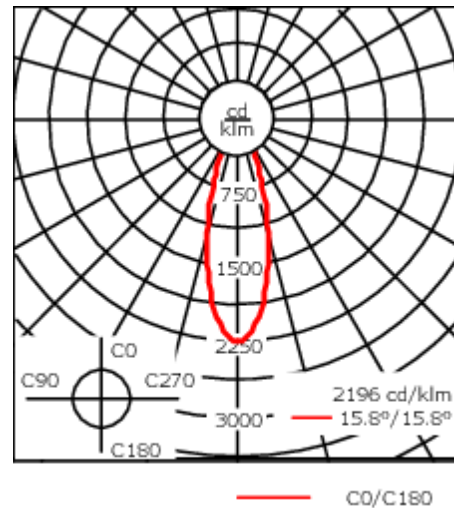

Specifications

Material description

Body	Marine-grade die-cast aluminium alloy
Lens	Safety glass lens, hinged
Colours	RAL9004 Signal black RAL9006 White aluminium RAL9007 Grey aluminium RAL9016 Traffic white
Gasket	Silicone rubber gasket
Fasteners	PCS Polymer Coated Stainless Steel Hardware (unpainted)
Ingress protection	IP66
Impact resistance	IK07
Corrosion resistance	5CE+Primer

Electrical description

Power supply	230V / 50 Hz
Driver / Ballast	Integral EC electronic converter in thermally-separated compartment

WE-EF LIGHTING Pty Ltd

6/13 Downard Street, 3195 Braeside, Victoria - Phone: +61 3 8587 0444 - Fax: +61 3 8587 0499

info.australia@we-ef.com - <https://we-ef.com/aus>

Subject to technical changes and errors. - Generated on 23/11/2024