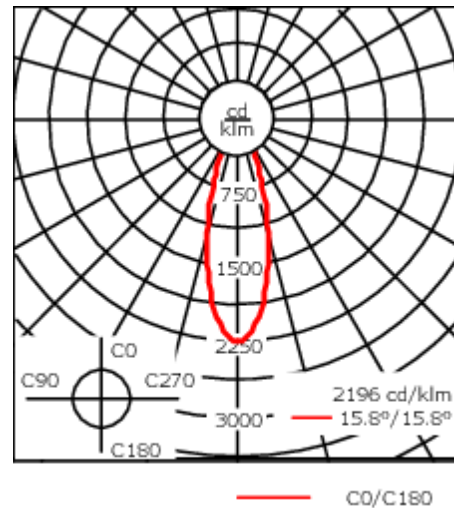

Specifications

Material description

Body	Marine-grade die-cast aluminium alloy
Lens	Safety glass lens, hinged
Colours	RAL9004 Signal black RAL9006 White aluminium RAL9007 Grey aluminium RAL7016 Anthracite grey RAL9016 Traffic white
Gasket	Silicone rubber gasket
Fasteners	PCS Polymer Coated Stainless Steel Hardware
Ingress protection	IP66
Impact resistance	IK07
Corrosion resistance	5CE

Electrical description

Power supply	220-240V / 50-60 Hz
Driver / Ballast	Standard. Optional DALI version available. To be specified at time of ordering.
Surge protection	6/6 kV

Additional information

Lifetime	Ta=25° L90B10 > 90000h
Energy efficiency class	C-D (Light source)

Fagerhult Lighting Ltd

33-34 Dolben Street, SE1 0UQ London, United Kingdom

<https://we-ef.com/uk>

Subject to technical changes and errors. - Generated on 23/11/2024