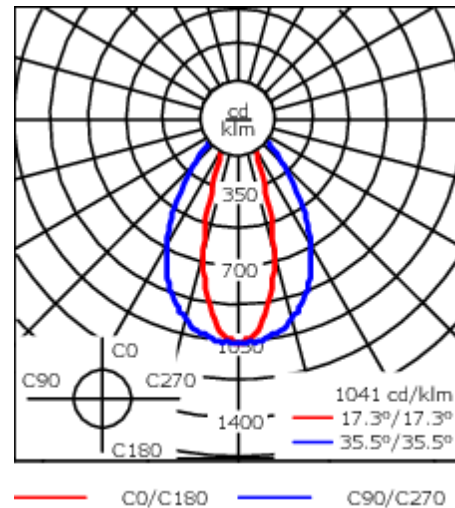

Specifications

Material description

Body	Marine-grade die-cast aluminium alloy
Lens	Safety glass lens, hinged
Colours	 RAL9004 Signal black RAL9006 White aluminium RAL9007 Grey aluminium RAL7016 Anthracite grey RAL9016 Traffic white
Gasket	Silicone rubber gasket
Fasteners	PCS Polymer Coated Stainless Steel Hardware
Ingress protection	IP66
Impact resistance	IK07
Corrosion resistance	5CE

Electrical description

Power supply	220-240V / 50-60 Hz
Driver / Ballast	Standard. Optional DALI version available. To be specified at time of ordering.
Surge protection	6/6 kV

Additional information

Lifetime	Ta=25° L90B10 > 90000h
Energy efficiency class	C-D (Light source)

WE-EF LEUCHTEN GmbH

Töpinger Straße 16, 29646 Bispingen, Germany - Phone: +49 5194 909-0
info@we-ef.com - <https://we-ef.com>

Subject to technical changes and errors. - Generated on 23/10/2024