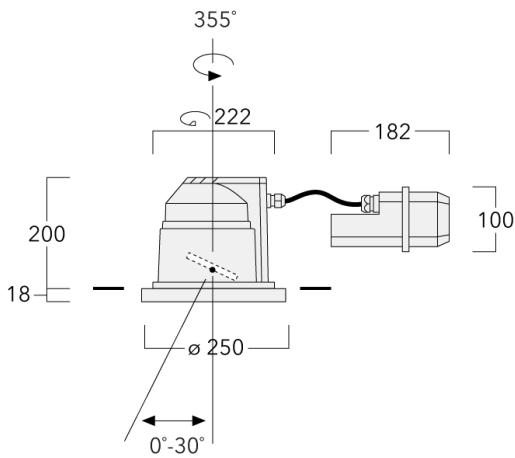

Luminaire suitable for chlorine containing environments e.g. swimming pools, on request. Must be specified at time of ordering.

Weight	5.50 kg
Light distribution	symmetric, very narrow beam, sharp cut-off [EES]
Light source	LED-12/18W / 500 mA - 3000 K
CRI	80
Power supply	EC
LEDs	12
Rated input power	21 W

Nominal Lumen (lm)

LED Lumen	215
Total Lumen	2580
Tj	85

Rated lumens (lm)

LED Lumen	190.2
Total Lumen	2281.9
Ta	25

DOC240-GB LED

Specifications

Material description

Body	Marine-grade die-cast aluminium alloy
Lens	Safety glass lens, hinged
Colours	<div style="display: flex; gap: 10px;"> <div style="width: 20px; height: 10px; background-color: black; margin-right: 5px;"></div> RAL9004 Signal black </div> <div style="display: flex; gap: 10px;"> <div style="width: 20px; height: 10px; background-color: #cccccc; margin-right: 5px;"></div> RAL9006 White aluminium </div> <div style="display: flex; gap: 10px;"> <div style="width: 20px; height: 10px; background-color: #808080; margin-right: 5px;"></div> RAL9007 Grey aluminium </div> <div style="display: flex; gap: 10px;"> <div style="width: 20px; height: 10px; background-color: #333333; margin-right: 5px;"></div> RAL7016 Anthracite grey </div> <div style="display: flex; gap: 10px;"> <div style="width: 20px; height: 10px; background-color: #e0e0e0; margin-right: 5px;"></div> RAL9016 Traffic white </div>
Gasket	Silicone rubber gasket
Fasteners	PCS Polymer Coated Stainless Steel Hardware
Ingress protection	IP66
Impact resistance	IK07
Corrosion resistance	5CE