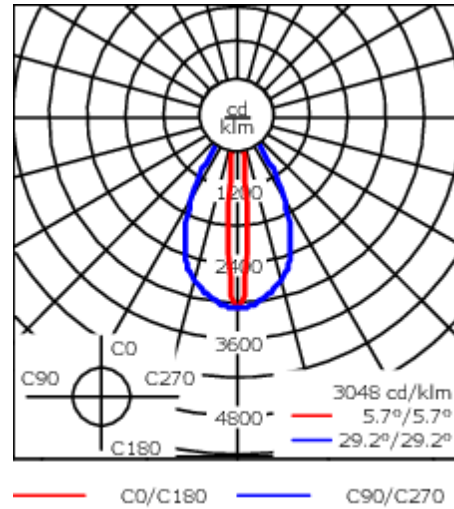

Specifications

Material description

Body	Marine-grade die-cast aluminium alloy
Lens	Safety glass lens, hinged
Colours	 RAL9004 Signal black RAL9006 White aluminium RAL9007 Grey aluminium RAL7016 Anthracite grey RAL9016 Traffic white
Gasket	Silicone rubber gasket
Fasteners	PCS Polymer Coated Stainless Steel Hardware
Ingress protection	IP66
Impact resistance	IK07
Corrosion resistance	5CE

Electrical description

Power supply	220-240V / 50-60 Hz
Driver / Ballast	Standard. Optional DALI version available. To be specified at time of ordering.
Surge protection	6/6 kV

Additional information

Lifetime	Ta=25° L90B10 > 90000h
Energy efficiency class	C-D (Light source)