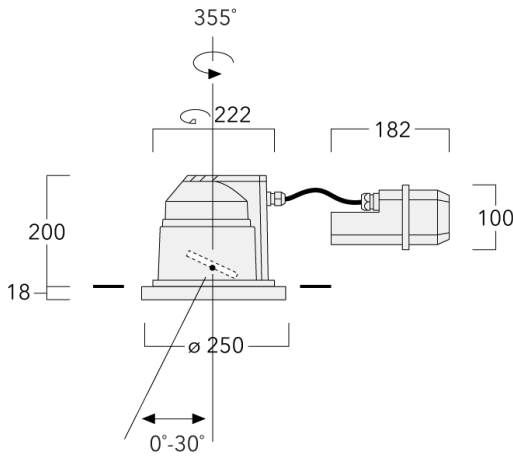

Description

IP66, Class I. Class II on request. IK07. Marine-grade, die-cast aluminium alloy. 5CE superior corrosion protection including PCS hardware. Silicone rubber gasket. Safety glass lens, hinged. Frame with safety catch. Two cable entries. Integral EC electronic converter in thermally separated compartment. CAD-optimised optics for superior illumination and glare control. OLC® One LED Concept. Factory installed LED circuit board. Gimbal mounted, 30° tiltable and 355° rotatable.

Luminaire suitable for chlorine containing environments e.g. swimming pools, on request. Must be specified at time of ordering.

Weight	5.50 kg
Light distribution	linear spread, very narrow beam, sharp cut-off [EES]
Light source	LED-12/18W / 500 mA - 3000 K
CRI	80
Power supply	EC
LEDs	12
Rated input power	21 W

Nominal Lumen (lm)

LED Lumen	215
Total Lumen	2580
Tj	85

Rated lumens (lm)

LED Lumen	177.1
Total Lumen	2124.7
Ta	25

Specifications

Material description

Body	Marine-grade die-cast aluminium alloy
Lens	Safety glass lens, hinged
Colours	<ul style="list-style-type: none"> RAL9004 Signal black RAL9006 White aluminium RAL9007 Grey aluminium RAL7016 Anthracite grey RAL9016 Traffic white
Gasket	Silicone rubber gasket
Fasteners	PCS Polymer Coated Stainless Steel Hardware
Ingress protection	IP66
Impact resistance	IK07
Corrosion resistance	5CE