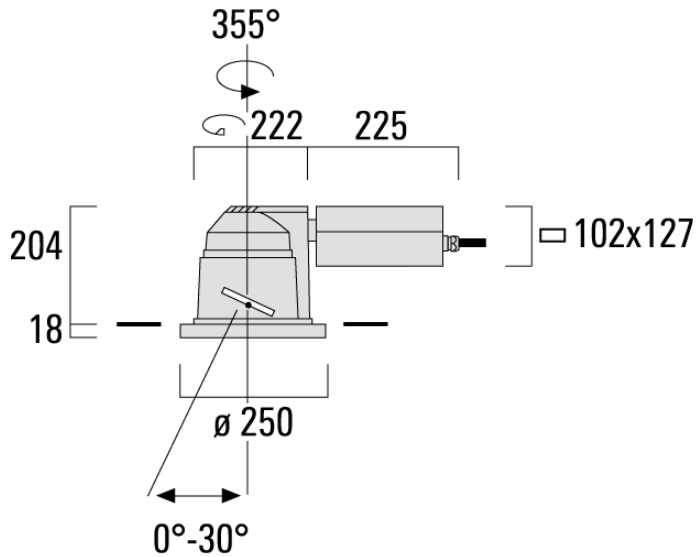

Specifications

Material description

Body	Marine-grade die-cast aluminium alloy
Lens	Safety glass lens, hinged
Colours	RAL9004 Signal black RAL9006 White aluminium RAL9007 Grey aluminium RAL9016 Traffic white
Gasket	Silicone rubber gasket
Fasteners	PCS Polymer Coated Stainless Steel Hardware (unpainted)
Ingress protection	IP66
Impact resistance	IK07
Corrosion resistance	5CE+Primer

Electrical description

Power supply	230V / 50 Hz
Driver / Ballast	Integral EC electronic converter in thermally-separated compartment

WE-EF LIGHTING Pty Ltd

6/13 Downard Street, 3195 Braeside, Victoria - Phone: +61 3 8587 0444 - Fax: +61 3 8587 0499

info.australia@we-ef.com - <https://we-ef.com/aus>

Subject to technical changes and errors. - Generated on 23/11/2024