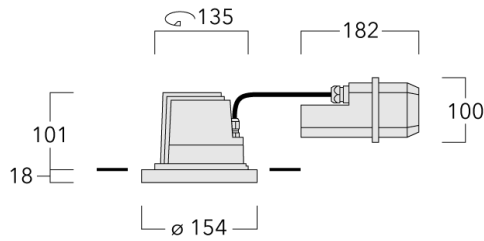

Specifications

Material description

Body	Marine-grade, die-cast aluminium alloy
Lens	Safety glass lens, hinged
Colours	RAL9004 Signal black RAL9006 White aluminium RAL9007 Grey aluminium RAL7016 Anthracite grey RAL9016 Traffic white
Gasket	Silicone rubber gasket
Fasteners	PCS Polymer Coated Stainless Steel Hardware
Ingress protection	IP66
Impact resistance	IK07
Corrosion resistance	5CE

Electrical description

Power supply	220-240V / 50-60 Hz
Driver / Ballast	Standard. Optional DALI version available. To be specified at time of ordering.
Surge protection	6/6 kV

Additional information

Lifetime	Ta=25° L90B10 > 90000h
Energy efficiency class	C-D (Light source)

WE-EF LEUCHTEN GmbH

Töpinger Straße 16, 29646 Bispingen, Germany - Phone: +49 5194 909-0
info@we-ef.com - <https://we-ef.com>

Subject to technical changes and errors. - Generated on 23/11/2024