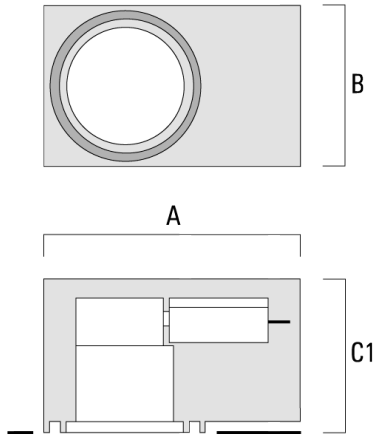

134-1333

DOC220 LED

we-ef

Description	Part ID	A	B	C1
Installation blackout BDO22-III	134-1497	383	200	227

WE-EF LEUCHTEN GmbH

Töpinger Straße 16, 29646 Bispingen, Germany - Phone: +49 5194 909-0

info@we-ef.com - <https://we-ef.com>

Subject to technical changes and errors. - Generated on 23/10/2024