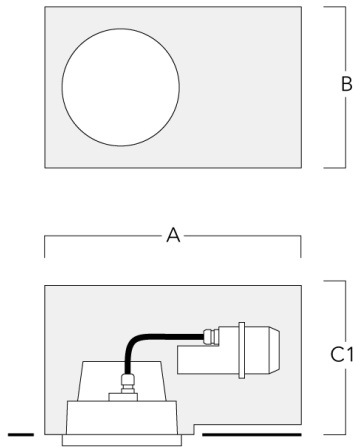

Mounting Accessories

Installation blackout, proud

Description	Part ID	A	B	C1	C
Installation blackout BDO22-I	134-0797	383	200	209	195