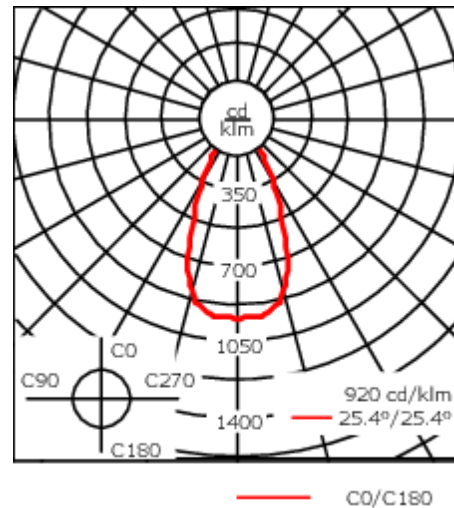

Description

IP66, Class I. IK07. Marine-grade, die-cast aluminium alloy. 5CE superior corrosion protection including PCS hardware. Safety glass lens, hinged. Silicone rubber gasket.

Integral EC electronic converter in thermally-separated compartment. Advanced thermal management protects LEDs while optimising lumens output. CAD-optimised optics for superior illumination and glare control. OLC® One LED Concept. Two cable entries. Optional 2200 K version available. To be specified at time of ordering.

Pre-installation blackout is recommended for mounting in cast concrete ceilings, available on request.

Weight	2.10 kg
Light distribution	symmetric, wide beam [B]
Light source	LED-12/24W / 700 mA - 4000 K
CRI	80
Power supply	EC
LEDs	12
Rated input power	27 W
Nominal Lumen (lm)	
LED Lumen	310
Total Lumen	3720
Tj	85
Rated lumens (lm)	
LED Lumen	241.3
Total Lumen	2896
Ta	25