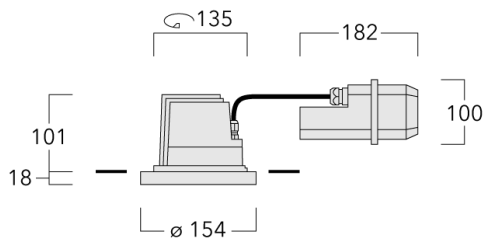

Description

IP66, Class I. IK07. Marine-grade, die-cast aluminium alloy. 5CE superior corrosion protection including PCS hardware. Safety glass lens, hinged. Silicone rubber gasket.

Integral EC electronic converter in thermally-separated compartment. Advanced thermal management protects LEDs while optimising lumens output. CAD-optimised optics for superior illumination and glare control. OLC® One LED Concept. Two cable entries. Optional 2200 K version available. To be specified at time of ordering.

Pre-installation blackout is recommended for mounting in cast concrete ceilings, available on request.

Weight	2.10 kg
Light distribution	symmetric, wide beam [B]
Light source	LED-12/24W / 700 mA - 4000 K
CRI	80
Power supply	EC
LEDs	12
Rated input power	27 W
Nominal Lumen (lm)	
LED Lumen	310
Total Lumen	3720
Tj	85
Rated lumens (lm)	
LED Lumen	241.3
Total Lumen	2896
Ta	25

Specifications

Material description

Body	Marine-grade, die-cast aluminium alloy
Lens	Safety glass lens, hinged
Colours	<div style="display: flex; align-items: center;"> <div style="width: 20px; height: 15px; background-color: black; margin-right: 5px;"></div> RAL9004 Signal black </div> <div style="display: flex; align-items: center; margin-top: 5px;"> <div style="width: 20px; height: 15px; background-color: #808080; margin-right: 5px;"></div> RAL9007 Grey aluminium </div> <div style="display: flex; align-items: center; margin-top: 5px;"> <div style="width: 20px; height: 15px; background-color: #404040; margin-right: 5px;"></div> RAL7016 Anthracite grey </div> <div style="display: flex; align-items: center; margin-top: 5px;"> <div style="width: 20px; height: 15px; background-color: #e0e0e0; margin-right: 5px;"></div> RAL9016 Traffic white </div>
Gasket	Silicone rubber gasket
Fasteners	PCS hardware
Ingress protection	IP66
Impact resistance	IK07
Corrosion resistance	5CE