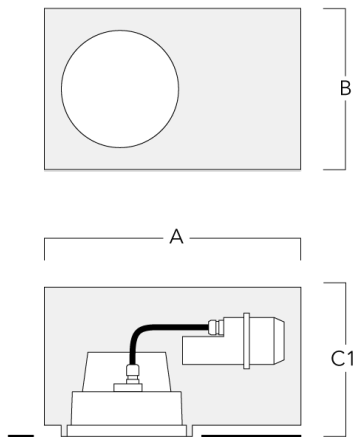

Mounting Accessories

Installation blackout, proud

Description	Part ID	A	B	C1	C
Installation blackout BDO22-I	134-0797	383	200	209	195

Installation blackout, flush

Description	Part ID	A	B	C1	C
Installation blackout BDO22-II	134-1161	383	200	227	195

Optical Accessories

Flood lens

Description	Part ID	C1
Flood lens IO-360	134-1440	105

Honeycomb louvre

Description	Part ID	C1
Honeycomb louvre IW	134-1444	105

Wallwash lens

Description	Part ID	C1
Wallwash lens IO-20	134-1491	105

Linear spread lens

Description	Part ID	C1
Linear spread lens IO-180	134-1381	105

134-1333

DOC220 LED

we-ef

Control

DALI interface

Description	Part ID	C
DALI interface	430-0013	90