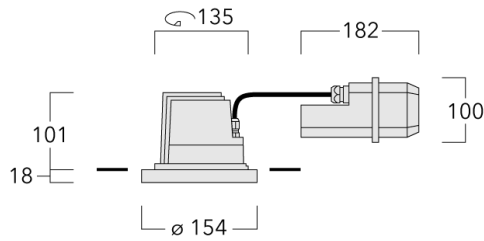

Specifications

Material description

Body	Marine-grade, die-cast aluminium alloy
Lens	Safety glass lens, hinged
Colours	RAL9004 Signal black RAL9007 Grey aluminium RAL7016 Anthracite grey RAL9016 Traffic white
Gasket	Silicone rubber gasket
Fasteners	PCS hardware
Ingress protection	IP66
Impact resistance	IK07
Corrosion resistance	5CE

Electrical description

Power supply	220-240V / 50-60 Hz
Driver / Ballast	Integral EC electronic converter in thermally-separated compartment

Additional information

Lifetime	T_a=25° L90B10 > 90000h