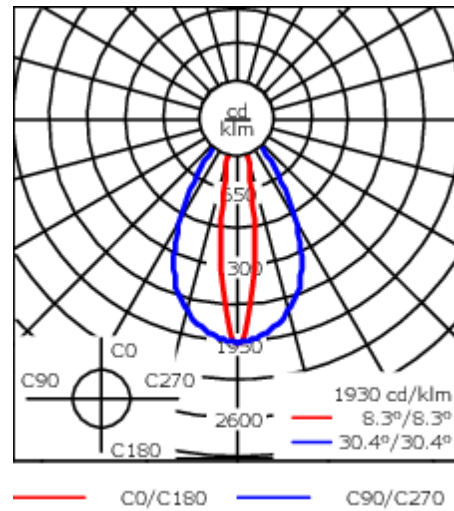

Spécifications

Description du matériel

Corps	Corps en fonte d'aluminium, visserie inox avec traitement PCS
Lentille	Verre de sécurité sur charnière
Couleurs	Peinture poudre disponible avec 35 couleurs différents
Joint	Joint silicone
Visserie	PCS Inox avec revêtement polymère
IP	IP66
IK	IK07
Protection contre la corrosion	5CE

Description électrique

Alimentation électrique	220-240V / 50-60 Hz
Driver	Driver électronique séparé thermiquement

Informations complémentaires

Durée de vie	Ta=25° L90B10 > 90000h
Classe d'efficacité énergétique	C-D

WE-EF LUMIERE

ZAC de Chesnes Nord, 6 Rue de Brisson, CS80330, 38290 Satolas et Bonce - Téléphone: +33 4 74 99 14 44

info.france@we-ef.com - <https://we-ef.com/fr>

Sous réserve de modifications techniques et d'erreurs. - Généré le 23/10/2024