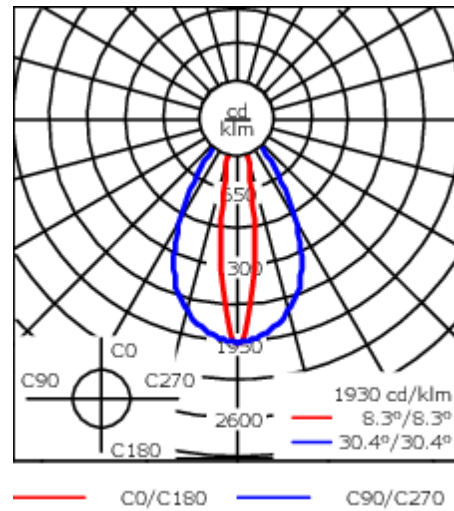

Pre-installation blackout is recommended for mounting in cast concrete ceilings, available on request.

Weight	2.10 kg
Light distribution	linear spread, very narrow beam [EE]
Light source	LED-12/24W / 700 mA - 3000 K
CRI	80
Power supply	EC
LEDs	12
Rated input power	27 W

Nominal Lumen (lm)

LED Lumen	290
Total Lumen	3480
T _j	85

Rated lumens (lm)

LED Lumen	228.7
Total Lumen	2744.2
T _a	25

Specifications

Material description

Body	Marine-grade, die-cast aluminium alloy
Lens	Safety glass lens, hinged
Colours	<div style="display: flex; align-items: center; gap: 10px;"> <div style="width: 20px; height: 15px; background-color: black; margin-bottom: 5px;"></div> RAL9004 Signal black <div style="width: 20px; height: 15px; background-color: #808080; margin-bottom: 5px;"></div> RAL9007 Grey aluminium <div style="width: 20px; height: 15px; background-color: #404040; margin-bottom: 5px;"></div> RAL7016 Anthracite grey <div style="width: 20px; height: 15px; background-color: #e0e0e0; margin-bottom: 5px;"></div> RAL9016 Traffic white </div>
Gasket	Silicone rubber gasket
Fasteners	PCS hardware
Ingress protection	IP66
Impact resistance	IK07
Corrosion resistance	5CE