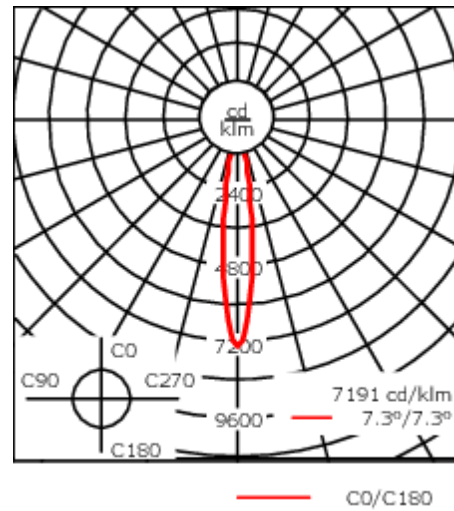

Specifications

Material description

Body	Marine-grade, die-cast aluminium alloy
Lens	Safety glass lens, hinged
Colours	RAL9004 Signal black RAL9006 White aluminium RAL9007 Grey aluminium RAL9016 Traffic white
Gasket	Silicone rubber gasket
Fasteners	PCS Polymer Coated Stainless Steel Hardware (unpainted)
Ingress protection	IP66
Impact resistance	IK07
Corrosion resistance	5CE+Primer