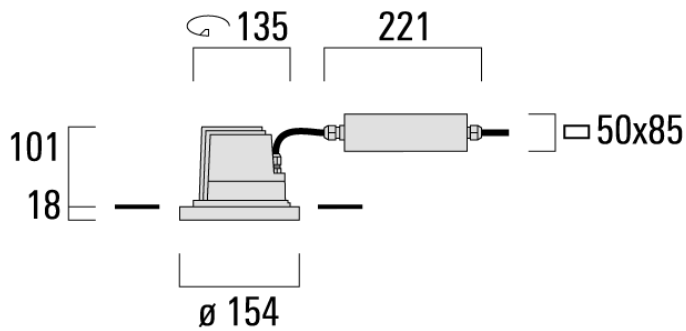

Specifications

Material description

Body	Marine-grade, die-cast aluminium alloy
Lens	Safety glass lens, hinged
Colours	RAL9004 Signal black RAL9006 White aluminium RAL9007 Grey aluminium RAL9016 Traffic white
Gasket	Silicone rubber gasket
Fasteners	PCS Polymer Coated Stainless Steel Hardware (unpainted)
Ingress protection	IP66
Impact resistance	IK07
Corrosion resistance	5CE+Primer