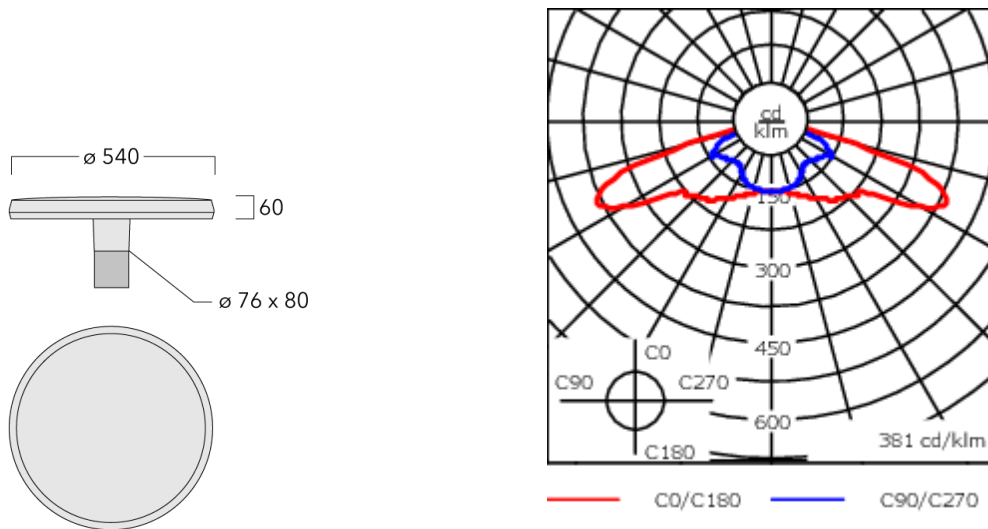

Specifications

Material description

Body	Marine-grade, die-cast aluminium alloy
Lens	RFC™ Reflection Free Contour main lens
Colours	RAL9004 Signal black RAL9007 Grey aluminium RAL7016 Anthracite grey RAL9016 Traffic white
Gasket	Silicone CCG® Controlled Compression Gasket
Fasteners	PCS hardware
Ingress protection	IP66
Impact resistance	IK09
Corrosion resistance	5CE

Electrical description

Power supply	220-240V / 50-60 Hz
Driver / Ballast	Integral electronic converter with DALI interface
Power factor	> 0.9

Additional information

Lifetime	Ta=25° L90B10 > 90000h
BUG Rating	Please see individual Spec Sheets for classification of Backlight, Uplight and Glare

WE-EF LIGHTING (Thailand) Co., Ltd.

57 Moo 5, Kingkaew Rd., Bangplee, 10540 Samutprakarn - Phone: +66 2 738 96 20 - Fax: +66 2 738 96 29

<https://we-ef.com/asia>

Subject to technical changes and errors. - Generated on 23/11/2024