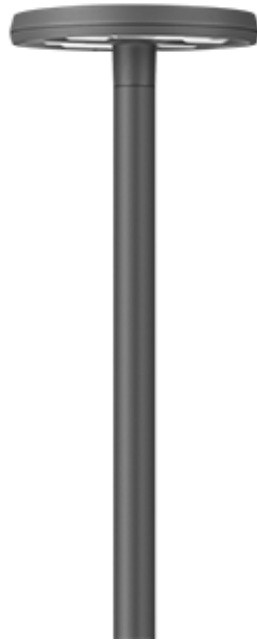

105-9925

RMT320 Two-sided - One circuit

we-ef

Description

IP66. IK09. Marine-grade, die-cast aluminium alloy. 5CE superior corrosion protection including PCS hardware. RFC™ Reflection Free Contour main lens. Silicone CCG® Controlled Compression Gasket. Luminaire is factory-sealed and does not need to be opened during installation.

Including 0.5 m cable with a cable connector.

Maximum spacing for pathway and streetlighting applications depends on wattage and light distribution: 5.5 to 9 times the mounting height.

Wild-Light options available on request.

Weight	8.00 kg
Light distribution	rectangular, side throw [R65]
Light source	LED-12/24W / 700 mA - 4000 K
CRI	80
Power supply	EC
BUG	B1 U0 G1
LEDs	12
Rated input power	27 W

Nominal Lumen (lm)

LED Lumen	310
Total Lumen	3720
Tj	85