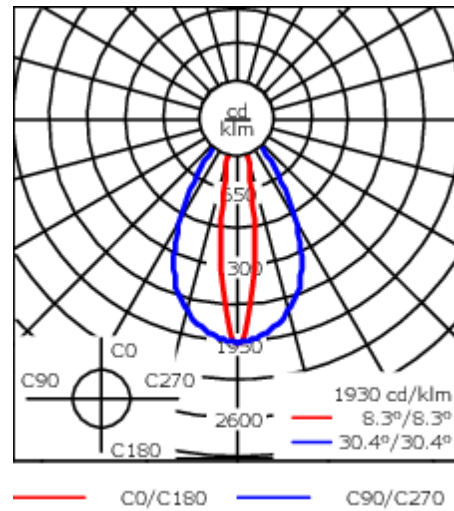

Spécifications

Description du matériel

Corps	Corps en fonte d'aluminium, visserie inox avec traitement PCS
Lentille	Verre de sécurité sur charnière
Couleurs	RAL9004 Noir de sécurité RAL9007 Aluminium gris RAL7016 Gris anthracite RAL9016 Blanc signalisation
Joint	Joint silicone
Visserie	PCS Inox avec revêtement polymère
IP	IP66
IK	IK07
Protection contre la corrosion	5CE

Description électrique

Alimentation électrique	220-240V / 50-60 Hz
Driver	Standard - version DALI disponible en option