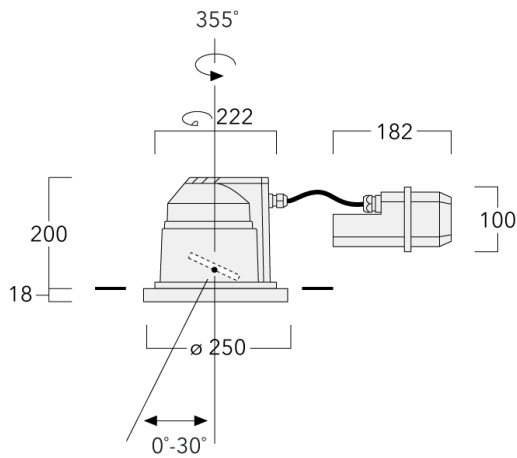

Description

IP66, Class I. Class II on request. IK07. Marine-grade, die-cast aluminium alloy. 5CE superior corrosion protection including PCS hardware. Silicone rubber gasket. Safety glass lens, hinged. Frame with safety catch. Two cable entries. Integral EC electronic converter in thermally separated compartment. CAD-optimised optics for superior illumination and glare control. OLC® One LED Concept. Factory installed LED circuit board. Gimbal mounted, 30° tiltable and 355° rotatable.

Optional 2200 K version available. To be specified at time of ordering.

A pre-installation blockout, proud or flush, is available and recommended for mounting in concrete ceilings. To be ordered separately.

Luminaire suitable for chlorine containing environments e.g. swimming pools, on request. Must be specified at time of ordering.

Weight	5.50 kg
Light distribution	symmetric, wide beam [B]
Light source	LED-12/18W / 500 mA - 3000 K
CRI	80
Power supply	EC
LEDs	12
Rated input power	21 W
Nominal Lumen (lm)	
LED Lumen	215
Total Lumen	2580
Tj	85
Rated lumens (lm)	
LED Lumen	167.4
Total Lumen	2008.5
Ta	25

Optical Accessories

Honeycomb louvre

Description	Part ID	C1
IW-DAC/DOC240-GB LED	134-1449	98

Linear spread lens

Description	Part ID	C1
IO-180-DAC/DOC240-GB LED	185-2632	98