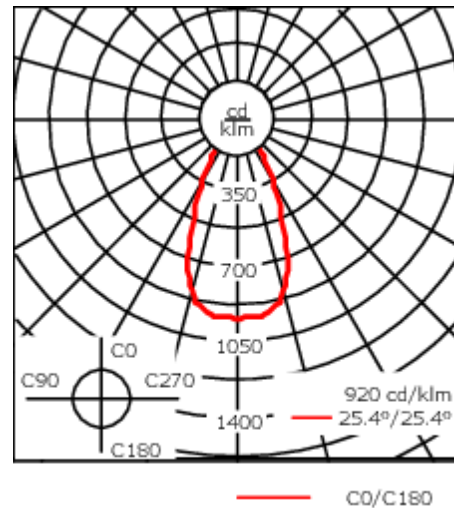

Description

IP66, Class I. Class II on request. IK07. Marine-grade, die-cast aluminium alloy. 5CE superior corrosion protection including PCS hardware. Silicone rubber gasket. Safety glass lens, hinged. Frame with safety catch. Two cable entries. Integral EC electronic converter in thermally separated compartment. CAD-optimised optics for superior illumination and glare control. OLC® One LED Concept. Factory installed LED circuit board. Gimbal mounted, 30° tiltable and 355° rotatable.

Luminaire suitable for chlorine containing environments e.g. swimming pools, on request. Must be specified at time of ordering.

Weight	5.50 kg
Light distribution	symmetric, wide beam [B]
Light source	LED-12/18W / 500 mA - 3000 K
CRI	80
Power supply	EC
LEDs	12
Rated input power	21 W
Nominal Lumen (lm)	
LED Lumen	215
Total Lumen	2580
Tj	85
Rated lumens (lm)	
LED Lumen	167.4
Total Lumen	2008.5
Ta	25