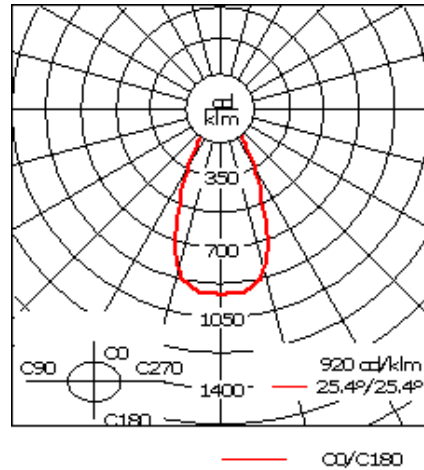

Specifications

Material description

Body	Luminaire body and lens frame constructed in die cast aluminum.
Lens	Clear tempered glass lens.
Colors	 RAL9004 Black RAL9007 Grey Metallic RAL9016 White RAL8019 Dark Bronze
Gasket	Silicone rubber gasket
Fasteners	PCS polymer coated stainless steel
Ingress protection	IP66
Impact resistance	IK07
Corrosion resistance	5CE

Electrical description

Power supply	Integral [ECG] electronic driver 120V-277V. 0-10V dimmable, to be specified with order.
Driver / Ballast	Integral EC electronic converter in thermally-separated compartment

Additional information

Lifetime	Ta=25°/40° L90B10 > 90000h
Listings	ETL, UL-1598, CSA-C22.2#250.0. Suitable for Wet Locations.

WE-EF LIGHTING USA, LLC

410-D Keystone Drive, 15086 Warrendale, PA 15086 - Phone: +1 724 742 0030
customersupport.usa@we-ef.com - https://we-ef.com/us
Subject to technical changes and errors. - Generated on 11/23/2024