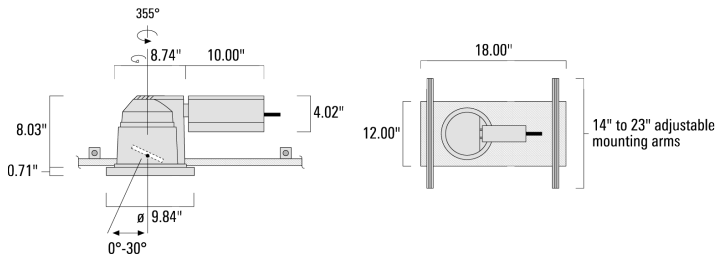

Specifications

Material description

Body	Luminaire body and lens frame constructed in die cast aluminum.
Lens	Clear tempered glass lens.
Colors	 RAL9004 Black RAL9007 Grey Metallic RAL9016 White RAL8019 Dark Bronze
Gasket	Silicone rubber gasket
Fasteners	PCS polymer coated stainless steel
Ingress protection	IP66
Impact resistance	IK07
Corrosion resistance	5CE

Electrical description

Power supply	Integral [ECG] electronic driver 120V-277V. 0-10V dimmable, to be specified with order.
Driver / Ballast	Integral EC electronic converter in thermally-separated compartment

Additional information

Lifetime	Ta=25°/40° L90B10 > 90000h
Listings	ETL, UL-1598, CSA-C22.2#250.0. Suitable for Wet Locations.

WE-EF LIGHTING USA, LLC

410-D Keystone Drive, 15086 Warrendale, PA 15086 - Phone: +1 724 742 0030
customersupport.usa@we-ef.com - https://we-ef.com/us
Subject to technical changes and errors. - Generated on 11/23/2024