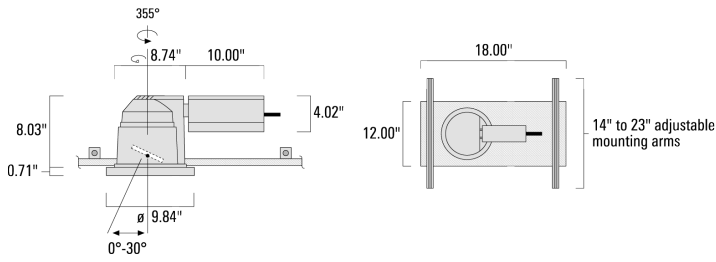

134-1345

DOC240-GB LED

we-ef

Description

IP66. Class I. IK07. Marine-grade, die-cast aluminum alloy. 5CE superior corrosion protection including PCS hardware. Silicone CCG® Controlled Compression Gasket. Safety glass lens, hinged. Two cable entries. CAD-optimized optics for superior illumination and glare control. Integral driver in thermally separated compartment. OLC® One LED Concept. Factory-installed LED circuit board. Frame with safety catch. Gimbal mounted, 0-30° tiltable and 355° rotatable.

Example: XXX-XXXX-9004 (Black)
+ XXX-XXXX (Accessory 1)

Weight	15.60 lb
Light distribution	symmetric, wide beam [W]
Light source	LED-12/18W / 500 mA - 4000 K
CRI	80
Power supply	electronic gear
LEDs	12
Rated input power	21 W

Specifications

Material description

Body	Luminaire body and lens frame constructed in die cast aluminum.
Lens	Clear tempered glass lens.
Colors	<div style="display: flex; flex-direction: column; gap: 5px;"> <div style="display: flex; align-items: center;"> <div style="width: 20px; height: 10px; background-color: black; margin-right: 5px;"></div> RAL9004 Black </div> <div style="display: flex; align-items: center;"> <div style="width: 20px; height: 10px; background-color: grey; margin-right: 5px;"></div> RAL9007 Grey Metallic </div> <div style="display: flex; align-items: center;"> <div style="width: 20px; height: 10px; background-color: white; margin-right: 5px;"></div> RAL9016 White </div> <div style="display: flex; align-items: center;"> <div style="width: 20px; height: 10px; background-color: darkgrey; margin-right: 5px;"></div> RAL8019 Dark Bronze </div> </div>
Gasket	Silicone rubber gasket
Fasteners	PCS polymer coated stainless steel
Ingress protection	IP66
Impact resistance	IK07
Corrosion resistance	5CE