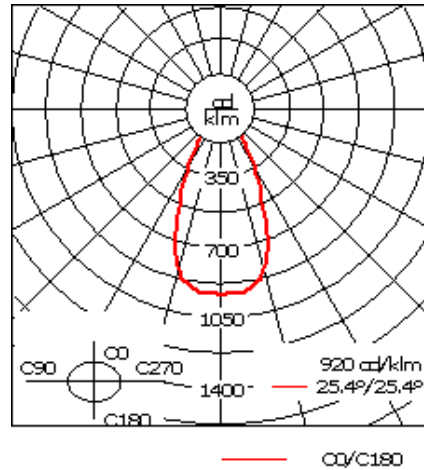

Example: XXX-XXXX-9004 (Black)
+ XXX-XXXX (Accessory 1)

Weight	15.60 lb
Light distribution	symmetric, wide beam [W]
Light source	LED-12/18W / 500 mA - 4000 K
CRI	80
Power supply	electronic gear
LEDs	12
Rated input power	21 W

Nominal Lumen (lm)

LED Lumen	230
Total Lumen	2760
Tj	85

Rated lumens (lm)

LED Lumen	179.1
Total Lumen	2148.7
Ta	25

WE-EF LIGHTING USA, LLC

410-D Keystone Drive, 15086 Warrendale, PA 15086 - Phone: +1 724 742 0030
customersupport.usa@we-ef.com - <https://we-ef.com/us>
Subject to technical changes and errors. - Generated on 11/27/2024