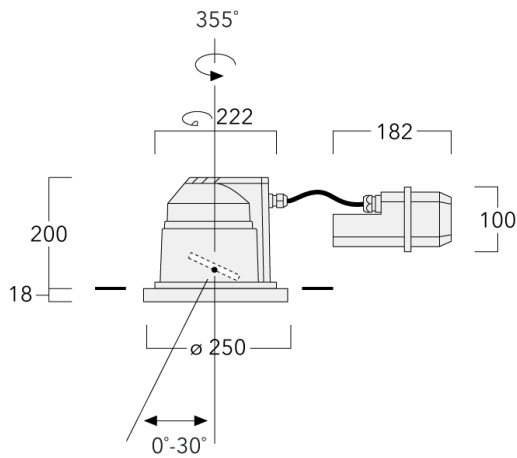

Description

IP66, Class I. Class II on request. IK07. Marine-grade, die-cast aluminium alloy. 5CE superior corrosion protection including PCS hardware. Silicone rubber gasket. Safety glass lens, hinged. Frame with safety catch. Two cable entries. Integral EC electronic converter in thermally separated compartment. CAD-optimised optics for superior illumination and glare control. OLC® One LED Concept. Factory installed LED circuit board. Gimbal mounted, 30° tiltable and 355° rotatable.

Luminaire suitable for chlorine containing environments e.g. swimming pools, on request. Must be specified at time of ordering.

Weight	5.50 kg
Light distribution	symmetric, very narrow beam [EE]
Light source	LED-12/18W / 500 mA - 3000 K
CRI	80
Power supply	EC
LEDs	12
Rated input power	21 W

Nominal Lumen (lm)

LED Lumen	215
Total Lumen	2580
Tj	85

Rated lumens (lm)

LED Lumen	178.2
Total Lumen	2137.9
Ta	25

Specifications

Material description

Body	Marine-grade die-cast aluminium alloy
Lens	Safety glass lens, hinged
Colours	<ul style="list-style-type: none"> RAL9004 Signal black RAL9006 White aluminium RAL9007 Grey aluminium RAL7016 Anthracite grey RAL9016 Traffic white
Gasket	Silicone rubber gasket
Fasteners	PCS Polymer Coated Stainless Steel Hardware
Ingress protection	IP66
Impact resistance	IK07
Corrosion resistance	5CE