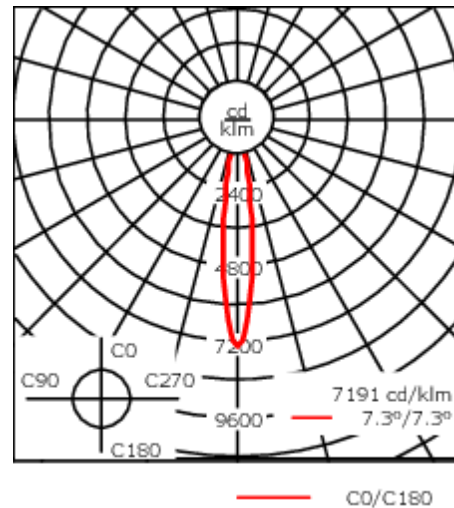

Specifications

Material description

Body	Marine-grade die-cast aluminium alloy
Lens	Safety glass lens, hinged
Colours	 RAL9004 Signal black RAL9006 White aluminium RAL9007 Grey aluminium RAL7016 Anthracite grey RAL9016 Traffic white
Gasket	Silicone rubber gasket
Fasteners	PCS Polymer Coated Stainless Steel Hardware
Ingress protection	IP66
Impact resistance	IK07
Corrosion resistance	5CE

Electrical description

Power supply	220-240V / 50-60 Hz
Driver / Ballast	Standard. Optional DALI version available. To be specified at time of ordering.
Surge protection	6/6 kV

Additional information

Lifetime	Ta=25° L90B10 > 90000h
Energy efficiency class	C-D (Light source)

WE-EF LEUCHTEN GmbH

Töpinger Straße 16, 29646 Bispingen, Germany - Phone: +49 5194 909-0
info@we-ef.com - <https://we-ef.com>

Subject to technical changes and errors. - Generated on 23/11/2024