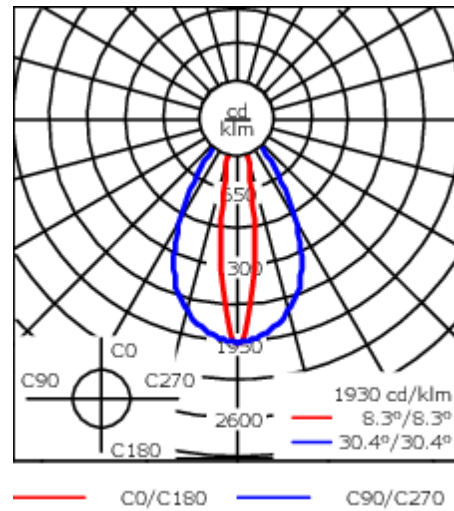

Specifications

Material description

Body	Marine-grade die-cast aluminium alloy
Lens	Safety glass lens, hinged
Colours	RAL9004 Signal black RAL9006 White aluminium RAL9007 Grey aluminium RAL7016 Anthracite grey RAL9016 Traffic white
Gasket	Silicone rubber gasket
Fasteners	PCS Polymer Coated Stainless Steel Hardware
Ingress protection	IP66
Impact resistance	IK07
Corrosion resistance	5CE

Electrical description

Power supply	220-240V / 50-60 Hz
Driver / Ballast	Standard. Optional DALI version available. To be specified at time of ordering.
Surge protection	6/6 kV

Additional information

Lifetime	Ta=25° L90B10 > 90000h
Energy efficiency class	C-D (Light source)

Fagerhult Lighting Ltd

33-34 Dolben Street, SE1 0UQ London, United Kingdom

<https://we-ef.com/uk>

Subject to technical changes and errors. - Generated on 23/11/2024