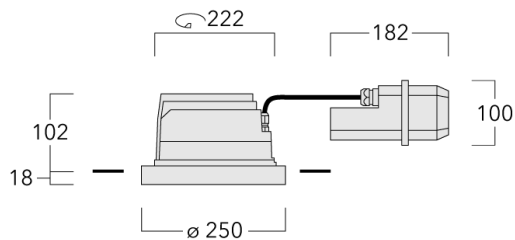

Description

IP66, Class I. Class II on request. IK07. Marine-grade, die-cast aluminium alloy. 5CE superior corrosion protection including PCS hardware. Silicone rubber gasket. Safety glass lens, hinged. Frame with safety catch. Two cable entries. Integral EC electronic converter in thermally separated compartment. CAD-optimised optics for superior illumination and glare control. OLC® One LED Concept. Factory installed LED circuit board.

Weight	4.00 kg
Light distribution	symmetric, wide beam [B]
Light source	LED-24/48W / 700 mA - 3000 K
CRI	80
Power supply	EC
LEDs	24
Rated input power	54 W

Nominal Lumen (lm)

LED Lumen	290
Total Lumen	6960
Tj	85

Rated lumens (lm)

LED Lumen	224.5
Total Lumen	5388.5
Ta	25

Specifications

Material description

Body	Marine-grade die-cast aluminium alloy
Lens	Safety glass lens, hinged
Colours	<div style="display: flex; align-items: center;"> <div style="width: 20px; height: 15px; background-color: black; margin-right: 5px;"></div> <div>RAL9004 Signal black</div> </div> <div style="display: flex; align-items: center; margin-top: 5px;"> <div style="width: 20px; height: 15px; background-color: #cccccc; margin-right: 5px;"></div> <div>RAL9006 White aluminium</div> </div> <div style="display: flex; align-items: center; margin-top: 5px;"> <div style="width: 20px; height: 15px; background-color: #808080; margin-right: 5px;"></div> <div>RAL9007 Grey aluminium</div> </div> <div style="display: flex; align-items: center; margin-top: 5px;"> <div style="width: 20px; height: 15px; background-color: #333333; margin-right: 5px;"></div> <div>RAL7016 Anthracite grey</div> </div> <div style="display: flex; align-items: center; margin-top: 5px;"> <div style="width: 20px; height: 15px; background-color: #e0e0e0; margin-right: 5px;"></div> <div>RAL9016 Traffic white</div> </div>
Gasket	Silicone rubber gasket
Fasteners	PCS Polymer Coated Stainless Steel Hardware
Ingress protection	IP66
Impact resistance	IK07
Corrosion resistance	5CE