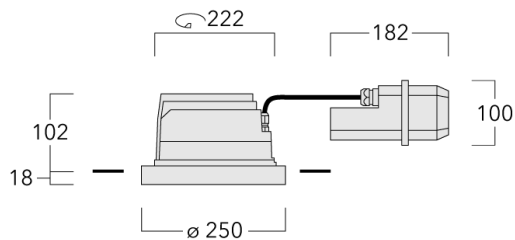

Description

IP66, Class I. IK07. Marine-grade, die-cast aluminium alloy. 5CE superior corrosion protection including PCS hardware. Safety glass lens, hinged. Silicone rubber gasket.

Integral EC electronic converter in thermally-separated compartment. Advanced thermal management protects LEDs while optimising lumens output. CAD-optimised optics for superior illumination and glare control. OLC® One LED Concept. Two cable entries.

Pre-installation blackout is recommended for mounting in cast concrete ceilings, available on request.

Weight	4.00 kg
Light distribution	symmetric, wide beam [B]
Light source	LED-24/48W / 700 mA - 3000 K
CRI	80
Power supply	EC
LEDs	24
Rated input power	54 W

Nominal Lumen (lm)

LED Lumen	290
Total Lumen	6960
Tj	85

Rated lumens (lm)

LED Lumen	224.5
Total Lumen	5388.5
Ta	25

Specifications

Material description

Body	Marine-grade, die-cast aluminium alloy
Lens	Safety glass lens, hinged
Colours	<div style="display: flex; align-items: center; gap: 10px;"> <div style="width: 20px; height: 15px; background-color: black; margin-right: 5px;"></div> RAL9004 Signal black </div> <div style="display: flex; align-items: center; gap: 10px;"> <div style="width: 20px; height: 15px; background-color: #808080; margin-right: 5px;"></div> RAL9007 Grey aluminium </div> <div style="display: flex; align-items: center; gap: 10px;"> <div style="width: 20px; height: 15px; background-color: #404040; margin-right: 5px;"></div> RAL7016 Anthracite grey </div> <div style="display: flex; align-items: center; gap: 10px;"> <div style="width: 20px; height: 15px; background-color: #e0e0e0; margin-right: 5px;"></div> RAL9016 Traffic white </div>
Gasket	Silicone rubber gasket
Fasteners	PCS Polymer Coated Stainless Steel Hardware
Ingress protection	IP66
Impact resistance	IK07
Corrosion resistance	5CE