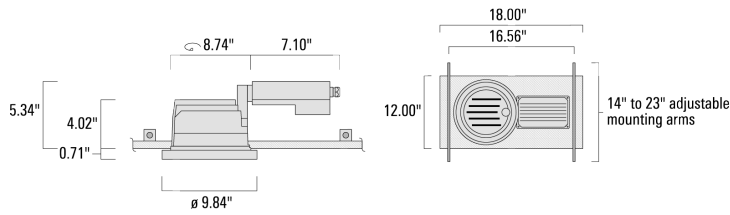

Specifications

Material description

Body	Luminaire body and lens frame constructed in die cast aluminum.
Lens	Clear tempered glass lens.
Colors	RAL9004 Black RAL9007 Grey Metallic RAL9016 White RAL8019 Dark Bronze
Gasket	Silicone rubber gasket
Fasteners	PCS polymer coated stainless steel
Ingress protection	IP66
Impact resistance	IK07
Corrosion resistance	5CE superior corrosion protection system

Electrical description

Power supply	Integral [ECG] electronic driver 120V-277V. 0-10V dimmable, to be specified with order.
Driver / Ballast	Integral EC electronic converter in thermally-separated compartment

Additional information

Lifetime	Ta=25°/40° L90B10 > 90000h
Listings	ETL, UL-1598, CSA-C22.2#250.0. Suitable for Wet Locations.