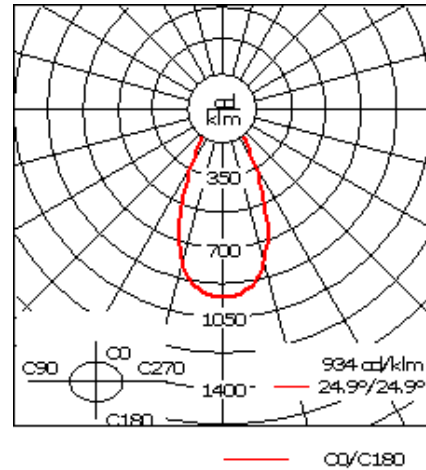

Specifications

Material description

Body	Luminaire body and lens frame constructed in die cast aluminum.
Lens	Clear tempered glass lens.
Colors	RAL9004 Black RAL9007 Grey Metallic RAL9016 White RAL8019 Dark Bronze
Gasket	Silicone rubber gasket
Fasteners	PCS polymer coated stainless steel
Ingress protection	IP66
Impact resistance	IK07
Corrosion resistance	5CE superior corrosion protection system

Electrical description

Power supply	Integral [ECG] electronic driver 120V-277V. 0-10V dimmable, to be specified with order.
Driver / Ballast	Integral EC electronic converter in thermally-separated compartment

Additional information

Lifetime	Ta=25°/40° L90B10 > 90000h
Listings	ETL, UL-1598, CSA-C22.2#250.0. Suitable for Wet Locations.