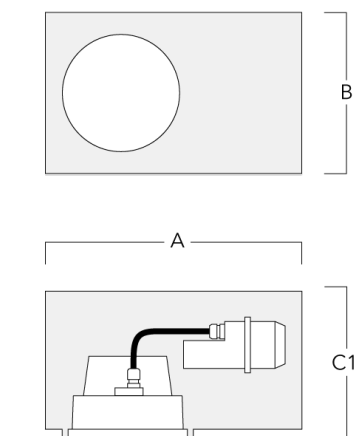

Accessoires d'installation

Pots d'encastrement

Description	Code produit	A	B	C1
Pots d'encastrement BDO24-II-RE	134-1714	574	305	227