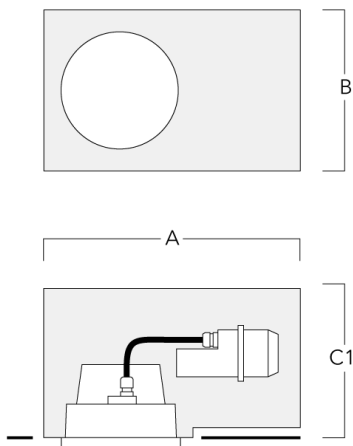

Subject to technical changes and errors. - Generated on 23/11/2024

Mounting Accessories

Installation blackout, flush - reduced depth

Description	Part ID	A	B	C1
Installation blackout BDO24-II-RE	134-1714	574	305	227

Installation blackout, proud - reduced depth

Description	Part ID	A	B	C1
Installation blackout BDO24-I-RE	134-1717	574	305	209

Installation blackout, flush with shadow line - reduced depth

Description	Part ID	A	B	C1
Installation blackout BDO24-III-RE	134-1718	573	305	227