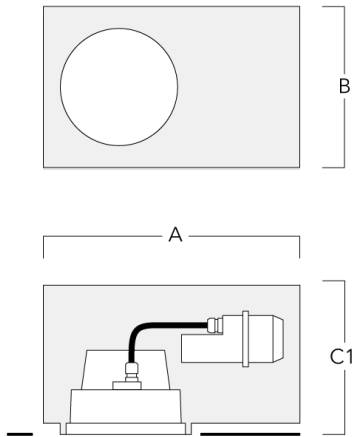

Subject to technical changes and errors. - Generated on 23/11/2024

Mounting Accessories

Installation blackout, flush - reduced depth

Description	Part ID	A	B	C1
Installation blackout BDO24-II-RE	134-1714	574	305	227

Installation blackout, proud - reduced depth

Description	Part ID	A	B	C1
Installation blackout BDO24-I-RE	134-1717	574	305	209

Installation blackout, flush with shadow line - reduced depth

Description	Part ID	A	B	C1
Installation blackout BDO24-III-RE	134-1718	573	305	227