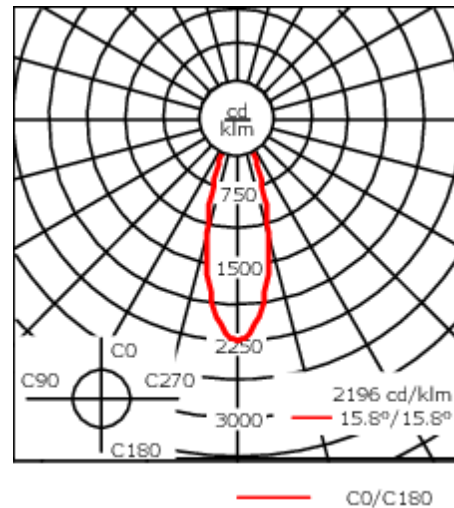

Specifications

Material description

Body	Marine-grade die-cast aluminium alloy
Lens	Safety glass lens, hinged
Colours	RAL9004 Signal black RAL9006 White aluminium RAL9007 Grey aluminium RAL7016 Anthracite grey RAL9016 Traffic white
Gasket	Silicone rubber gasket
Fasteners	PCS Polymer Coated Stainless Steel Hardware
Ingress protection	IP66
Impact resistance	IK07
Corrosion resistance	5CE

Electrical description

Power supply	220-240V / 50-60 Hz
Driver / Ballast	Standard. Optional DALI version available. To be specified at time of ordering.
Surge protection	6/6 kV

Additional information

Lifetime	Ta=25° L90B10 > 90000h
Energy efficiency class	C-D (Light source)

WE-EF LEUCHTEN GmbH

Töpinger Straße 16, 29646 Bispingen, Germany - Phone: +49 5194 909-0
info@we-ef.com - <https://we-ef.com>

Subject to technical changes and errors. - Generated on 23/11/2024