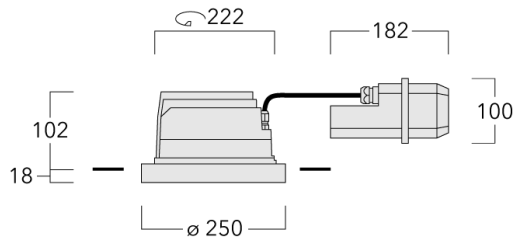

Specifications

Material description

Body	Marine-grade die-cast aluminium alloy
Lens	Safety glass lens, hinged
Colours	RAL9004 Signal black RAL9006 White aluminium RAL9007 Grey aluminium RAL7016 Anthracite grey RAL9016 Traffic white
Gasket	Silicone rubber gasket
Fasteners	PCS Polymer Coated Stainless Steel Hardware
Ingress protection	IP66
Impact resistance	IK07
Corrosion resistance	5CE

Electrical description

Power supply	220-240V / 50-60 Hz
Driver / Ballast	Standard. Optional DALI version available. To be specified at time of ordering.
Surge protection	6/6 kV

Additional information

Lifetime	Ta=25° L90B10 > 90000h
Energy efficiency class	C-D (Light source)

WE-EF LEUCHTEN GmbH

Töpinger Straße 16, 29646 Bispingen, Germany - Phone: +49 5194 909-0
info@we-ef.com - <https://we-ef.com>

Subject to technical changes and errors. - Generated on 23/11/2024