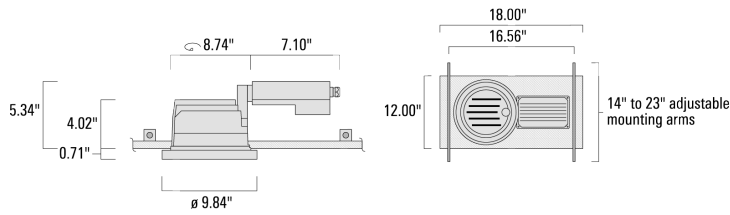

Specifications

Material description

Body	Luminaire body and lens frame constructed in die cast aluminum.
Lens	Clear tempered glass lens.
Colors	 RAL9004 Black RAL9007 Grey Metallic RAL9016 White RAL8019 Dark Bronze
Gasket	Silicone rubber gasket
Fasteners	PCS polymer coated stainless steel
Ingress protection	IP66
Impact resistance	IK07
Corrosion resistance	5CE superior corrosion protection system

Electrical description

Power supply	Integral [ECG] electronic driver 120V-277V. 0-10V dimmable, to be specified with order.
Driver / Ballast	Integral EC electronic converter in thermally-separated compartment

Additional information

Lifetime	Ta=25°/40° L90B10 > 90000h
Listings	ETL, UL-1598, CSA-C22.2#250.0. Suitable for Wet Locations.

WE-EF LIGHTING USA, LLC

410-D Keystone Drive, 15086 Warrendale, PA 15086 - Phone: +1 724 742 0030
customersupport.usa@we-ef.com - <https://we-ef.com/us>
Subject to technical changes and errors. - Generated on 11/23/2024