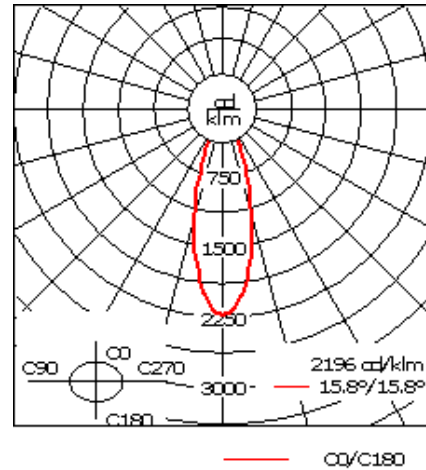

Example: XXX-XXXX-9004 (Black)
+ XXX-XXXX (Accessory 1)

Weight	8.82 lb
Light distribution	symmetric, medium beam [M]
Light source	LED-24/48W / 700 mA - 4000 K
CRI	80
Power supply	electronic gear
LEDs	24
Rated input power	54 W

Nominal Lumen (lm)

LED Lumen	310
Total Lumen	7440
Tj	85

Rated lumens (lm)

LED Lumen	269.3
Total Lumen	6464.2
Ta	25

WE-EF LIGHTING USA, LLC

410-D Keystone Drive, 15086 Warrendale, PA 15086 - Phone: +1 724 742 0030
customersupport.usa@we-ef.com - <https://we-ef.com/us>
Subject to technical changes and errors. - Generated on 11/23/2024