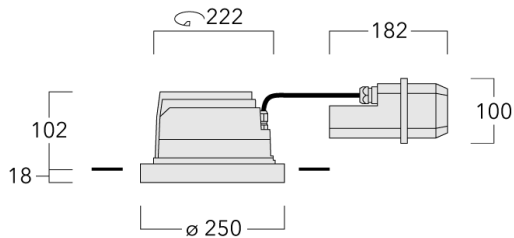

Description

IP66, Class I. IK07. Marine-grade, die-cast aluminium alloy. 5CE superior corrosion protection including PCS hardware. Safety glass lens, hinged. Silicone rubber gasket.

Integral EC electronic converter in thermally-separated compartment. Advanced thermal management protects LEDs while optimising lumens output. CAD-optimised optics for superior illumination and glare control. OLC® One LED Concept. Two cable entries.

Pre-installation blackout is recommended for mounting in cast concrete ceilings, available on request.

Weight	4.00 kg
Light distribution	symmetric, medium beam [M]
Light source	LED-24/48W / 700 mA - 4000 K
CRI	80
Power supply	EC
LEDs	24
Rated input power	54 W

Nominal Lumen (lm)

LED Lumen	310
Total Lumen	7440
Tj	85

Rated lumens (lm)

LED Lumen	269.3
Total Lumen	6464.2
Ta	25

Specifications

Material description

Body	Marine-grade, die-cast aluminium alloy
Lens	Safety glass lens, hinged
Colours	<div style="display: flex; align-items: center; gap: 10px;"> <div style="width: 20px; height: 15px; background-color: black; margin-right: 5px;"></div> RAL9004 Signal black </div> <div style="display: flex; align-items: center; gap: 10px;"> <div style="width: 20px; height: 15px; background-color: #808080; margin-right: 5px;"></div> RAL9007 Grey aluminium </div> <div style="display: flex; align-items: center; gap: 10px;"> <div style="width: 20px; height: 15px; background-color: #404040; margin-right: 5px;"></div> RAL7016 Anthracite grey </div> <div style="display: flex; align-items: center; gap: 10px;"> <div style="width: 20px; height: 15px; background-color: #e0e0e0; margin-right: 5px;"></div> RAL9016 Traffic white </div>
Gasket	Silicone rubber gasket
Fasteners	PCS Polymer Coated Stainless Steel Hardware
Ingress protection	IP66
Impact resistance	IK07
Corrosion resistance	5CE