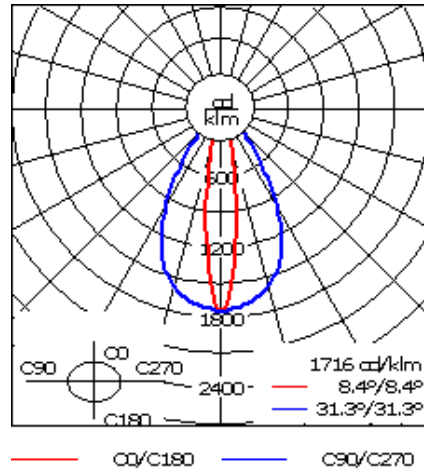

DOC240 LED

Specifications

Material description

Body	Luminaire body and lens frame constructed in die cast aluminum.
Lens	Clear tempered glass lens.
Colors	 RAL9004 Black RAL9007 Grey Metallic RAL9016 White RAL8019 Dark Bronze
Gasket	Silicone rubber gasket
Fasteners	PCS polymer coated stainless steel
Ingress protection	IP66
Impact resistance	IK07
Corrosion resistance	5CE superior corrosion protection system

Electrical description

Power supply	Integral [ECG] electronic driver 120V-277V. 0-10V dimmable, to be specified with order.
Driver / Ballast	Integral EC electronic converter in thermally-separated compartment

Additional information

Lifetime	Ta=25°/40° L90B10 > 90000h
Listings	ETL, UL-1598, CSA-C22.2#250.0. Suitable for Wet Locations.

WE-EF LIGHTING USA, LLC

410-D Keystone Drive, 15086 Warrendale, PA 15086 - Phone: +1 724 742 0030
customersupport.usa@we-ef.com - <https://we-ef.com/us>
Subject to technical changes and errors. - Generated on 11/23/2024