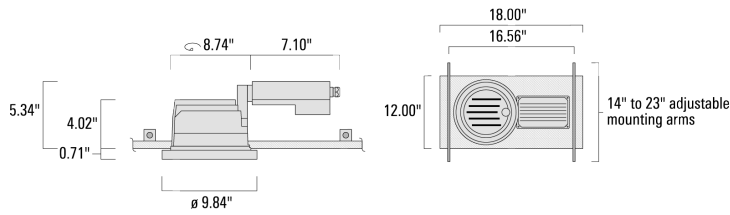

DOC240 LED

Specifications

Material description

Body	Luminaire body and lens frame constructed in die cast aluminum.
Lens	Clear tempered glass lens.
Colors	 RAL9004 Black RAL9007 Grey Metallic RAL9016 White RAL8019 Dark Bronze
Gasket	Silicone rubber gasket
Fasteners	PCS polymer coated stainless steel
Ingress protection	IP66
Impact resistance	IK07
Corrosion resistance	5CE superior corrosion protection system

Electrical description

Power supply	Integral [ECG] electronic driver 120V-277V. 0-10V dimmable, to be specified with order.
Driver / Ballast	Integral EC electronic converter in thermally-separated compartment

Additional information

Lifetime	Ta=25°/40° L90B10 > 90000h
Listings	ETL, UL-1598, CSA-C22.2#250.0. Suitable for Wet Locations.

WE-EF LIGHTING USA, LLC

410-D Keystone Drive, 15086 Warrendale, PA 15086 - Phone: +1 724 742 0030
customersupport.usa@we-ef.com - <https://we-ef.com/us>
Subject to technical changes and errors. - Generated on 11/23/2024