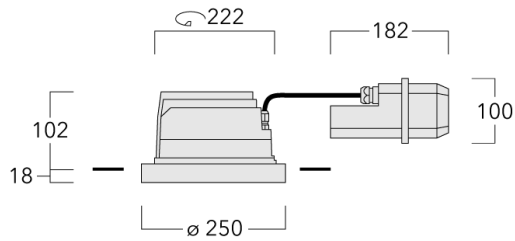

Description

IP66, Class I. Class II on request. IK07. Marine-grade, die-cast aluminium alloy. 5CE superior corrosion protection including PCS hardware. Silicone rubber gasket. Safety glass lens, hinged. Frame with safety catch. Two cable entries. Integral EC electronic converter in thermally separated compartment. CAD-optimised optics for superior illumination and glare control. OLC® One LED Concept. Factory installed LED circuit board.

Weight	4.00 kg
Light distribution	symmetric, very narrow beam, sharp cut-off [EES]
Light source	LED-24/48W / 700 mA - 3000 K
CRI	80
Power supply	EC
LEDs	24
Rated input power	54 W
Nominal Lumen (lm)	
LED Lumen	290
Total Lumen	6960
Tj	85
Rated lumens (lm)	
LED Lumen	268.4
Total Lumen	6442.7
Ta	25