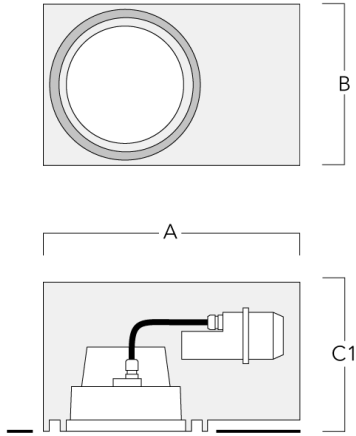

info.australia@we-ef.com - <https://we-ef.com/aus>

Subject to technical changes and errors. - Generated on 23/11/2024

Mounting Accessories

Installation blackout, flush - reduced depth

Description	Part ID	A	B	C1
Installation blackout BDO24-II-RE	134-1714	574	305	227

Installation blackout, proud - reduced depth

Description	Part ID	A	B	C1
Installation blackout BDO24-I-RE	134-1717	574	305	209

Installation blackout, flush with shadow line - reduced depth

Description	Part ID	A	B	C1
Installation blackout BDO24-III-RE	134-1718	573	305	227