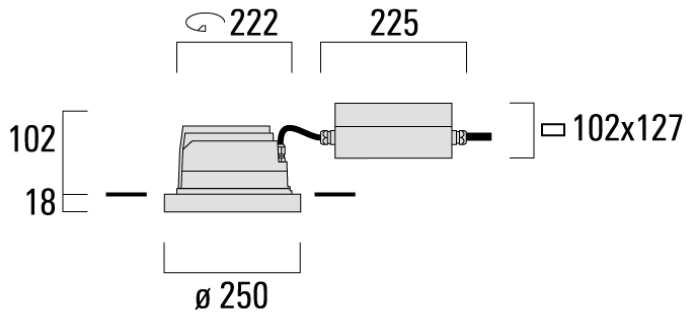

Specifications

Material description

Body	Marine-grade die-cast aluminium alloy
Lens	Safety glass lens, hinged
Colours	RAL9004 Signal black RAL9006 White aluminium RAL9007 Grey aluminium RAL9016 Traffic white
Gasket	Silicone rubber gasket
Fasteners	PCS Polymer Coated Stainless Steel Hardware (unpainted)
Ingress protection	IP66
Impact resistance	IK07
Corrosion resistance	5CE+Primer

Electrical description

Power supply	230V / 50 Hz
Driver / Ballast	Integral EC electronic converter in thermally-separated compartment

WE-EF LIGHTING Pty Ltd

6/13 Downard Street, 3195 Braeside, Victoria - Phone: +61 3 8587 0444 - Fax: +61 3 8587 0499

info.australia@we-ef.com - <https://we-ef.com/aus>

Subject to technical changes and errors. - Generated on 23/11/2024