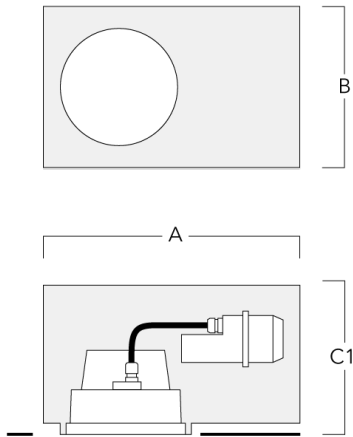

info.australia@we-ef.com - <https://we-ef.com/aus>

Subject to technical changes and errors. - Generated on 23/11/2024

Mounting Accessories

Installation blackout, flush - reduced depth

Description	Part ID	A	B	C1
Installation blackout BDO24-II-RE	134-1714	574	305	227