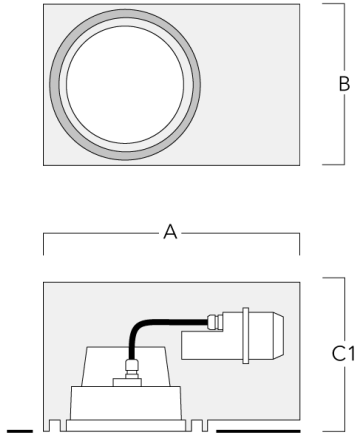

info.australia@we-ef.com - <https://we-ef.com/aus>

Subject to technical changes and errors. - Generated on 23/11/2024

Mounting Accessories

Installation blackout, flush - reduced depth

Description	Part ID	A	B	C1
Installation blackout BDO24-II-RE	134-1714	574	305	227

Installation blackout, proud - reduced depth

Description	Part ID	A	B	C1
Installation blackout BDO24-I-RE	134-1717	574	305	209

Installation blackout, flush with shadow line - reduced depth

Description	Part ID	A	B	C1
Installation blackout BDO24-III-RE	134-1718	573	305	227