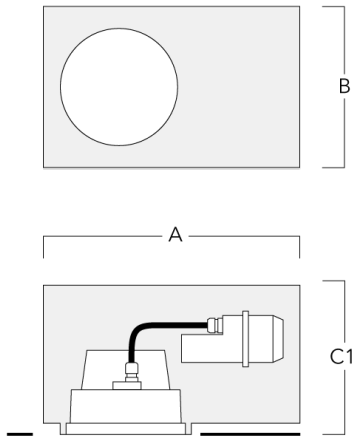

Mounting Accessories

Installation blackout, flush - reduced depth

Description	Part ID	A	B	C1
Installation blackout BDO24-II-RE	134-1714	574	305	227