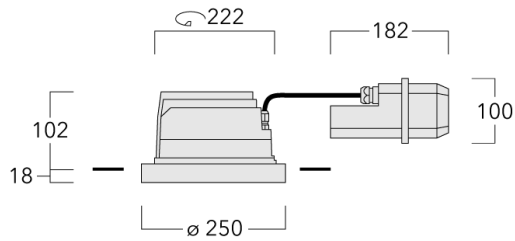

### Description

IP66, Class I. Class II on request. IK07. Marine-grade, die-cast aluminium alloy. 5CE superior corrosion protection including PCS hardware. Silicone rubber gasket. Safety glass lens, hinged. Frame with safety catch. Two cable entries. Integral EC electronic converter in thermally separated compartment. CAD-optimised optics for superior illumination and glare control. OLC® One LED Concept. Factory installed LED circuit board.

Weight	4.00 kg
Light distribution	symmetric, very narrow beam, sharp cut-off [EES]
Light source	LED-24/48W / 700 mA - 4000 K
CRI	80
Power supply	EC
LEDs	24
Rated input power	54 W
<b>Nominal Lumen (lm)</b>	
LED Lumen	310
Total Lumen	7440
Tj	85
<b>Rated lumens (lm)</b>	
LED Lumen	287
Total Lumen	6887
Ta	25