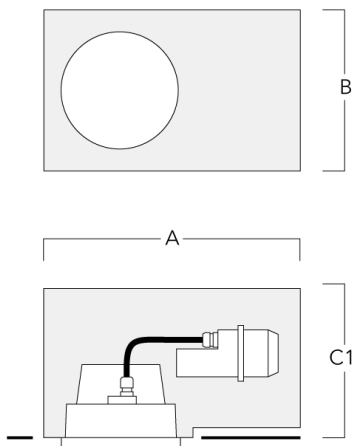

Installation blackout, proud - reduced depth

Description	Part ID	A	B	C1
Installation blackout BDO24-I-RE	134-1717	574	305	209