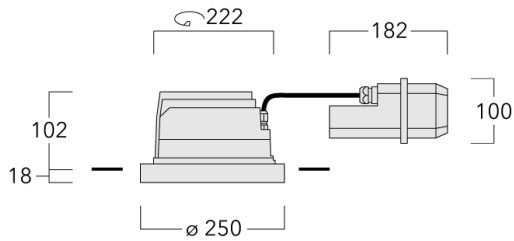

Description

IP66, Class I. Class II on request. IK07. Marine-grade, die-cast aluminium alloy. 5CE superior corrosion protection including PCS hardware. Silicone rubber gasket. Safety glass lens, hinged. Frame with safety catch. Two cable entries. Integral EC electronic converter in thermally separated compartment. CAD-optimised optics for superior illumination and glare control. OLC® One LED Concept. Factory installed LED circuit board.

Weight	4.00 kg
Light distribution	linear spread, very narrow beam, sharp cut-off [EES]
Light source	LED-24/48W / 700 mA - 4000 K
CRI	80
Power supply	EC
LEDs	24
Rated input power	54 W

Nominal Lumen (lm)

LED Lumen	310
Total Lumen	7440
Tj	85

Rated lumens (lm)

LED Lumen	271.9
Total Lumen	6526
Ta	25

Specifications

Material description

Body	Marine-grade die-cast aluminium alloy
Lens	Safety glass lens, hinged
Colours	<ul style="list-style-type: none"> RAL9004 Signal black RAL9006 White aluminium RAL9007 Grey aluminium RAL7016 Anthracite grey RAL9016 Traffic white
Gasket	Silicone rubber gasket
Fasteners	PCS Polymer Coated Stainless Steel Hardware
Ingress protection	IP66
Impact resistance	IK07
Corrosion resistance	5CE