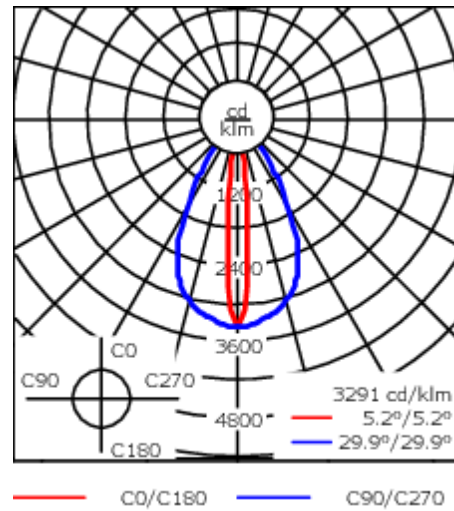

Specifications

Material description

Body	Marine-grade die-cast aluminium alloy
Lens	Safety glass lens, hinged
Colours	 RAL9004 Signal black RAL9006 White aluminium RAL9007 Grey aluminium RAL7016 Anthracite grey RAL9016 Traffic white
Gasket	Silicone rubber gasket
Fasteners	PCS Polymer Coated Stainless Steel Hardware
Ingress protection	IP66
Impact resistance	IK07
Corrosion resistance	5CE

Electrical description

Power supply	220-240V / 50-60 Hz
Driver / Ballast	Standard. Optional DALI version available. To be specified at time of ordering.
Surge protection	6/6 kV

Additional information

Lifetime	Ta=25° L90B10 > 90000h
Energy efficiency class	C-D (Light source)

WE-EF LEUCHTEN GmbH

Töpinger Straße 16, 29646 Bispingen, Germany - Phone: +49 5194 909-0

info@we-ef.com - <https://we-ef.com>

Subject to technical changes and errors. - Generated on 24/11/2024